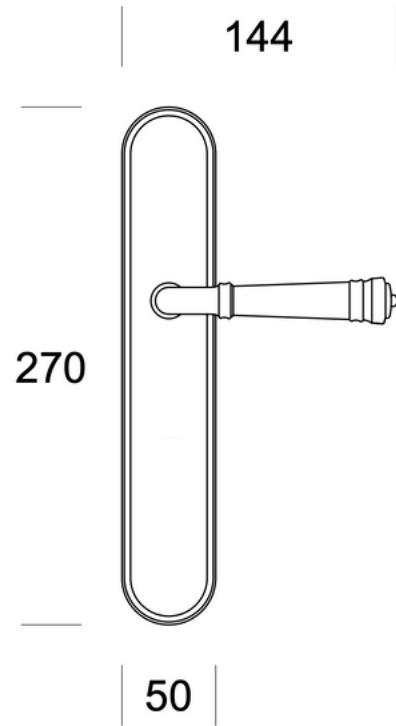

**TS2021Y**

**TS2021P**

**TS2021TE**

|      |       |                               |                 |
|------|-------|-------------------------------|-----------------|
|      | Scale | Description:                  | Code            |
|      |       | <b>Borbone Lever On Plate</b> | <b>TS2021</b>   |
|      |       | Material: Brass               | <b>Pittella</b> |
| Date |       | Weight:                       |                 |