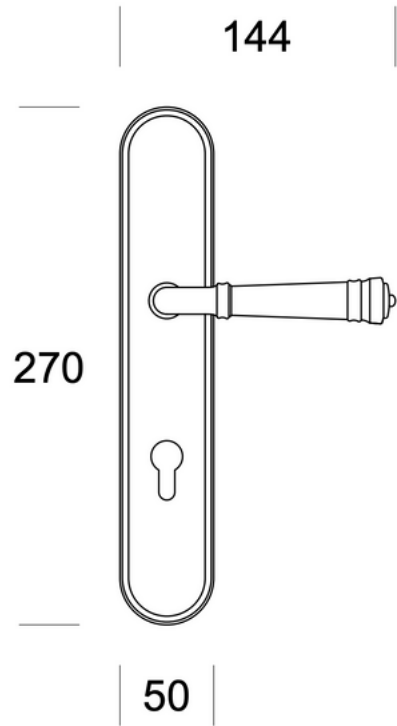

**TS2021Y**

**TS2021P**

**TS2021TE**

|      |       |                               |                 |
|------|-------|-------------------------------|-----------------|
|      | Scale | Description:                  | Code            |
|      |       | <b>Borbone Lever On Plate</b> | <b>TS2021</b>   |
|      |       | Material: Brass               | <b>Pittella</b> |
| Date |       | Weight:                       |                 |