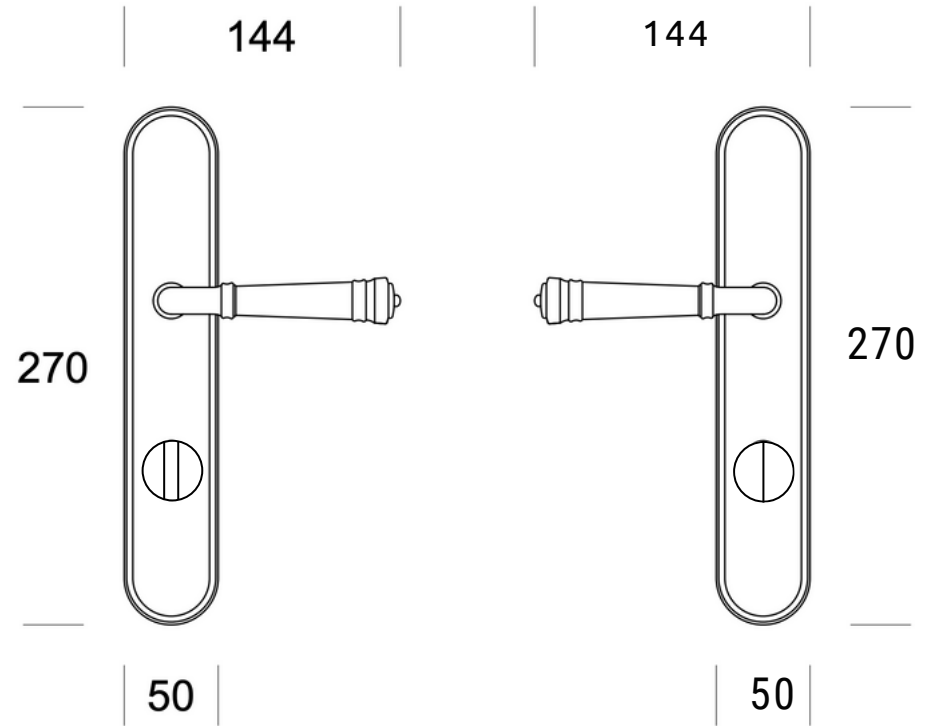

**TS2021Y**

**TS2021P**

**TS2021TE**

|      |       |                               |                 |
|------|-------|-------------------------------|-----------------|
|      | Scale | Description:                  | Code            |
|      |       | <b>Borbone Lever On Plate</b> | <b>TS2021</b>   |
|      |       | Material: Brass               | <b>Pittella</b> |
| Date |       | Weight:                       |                 |