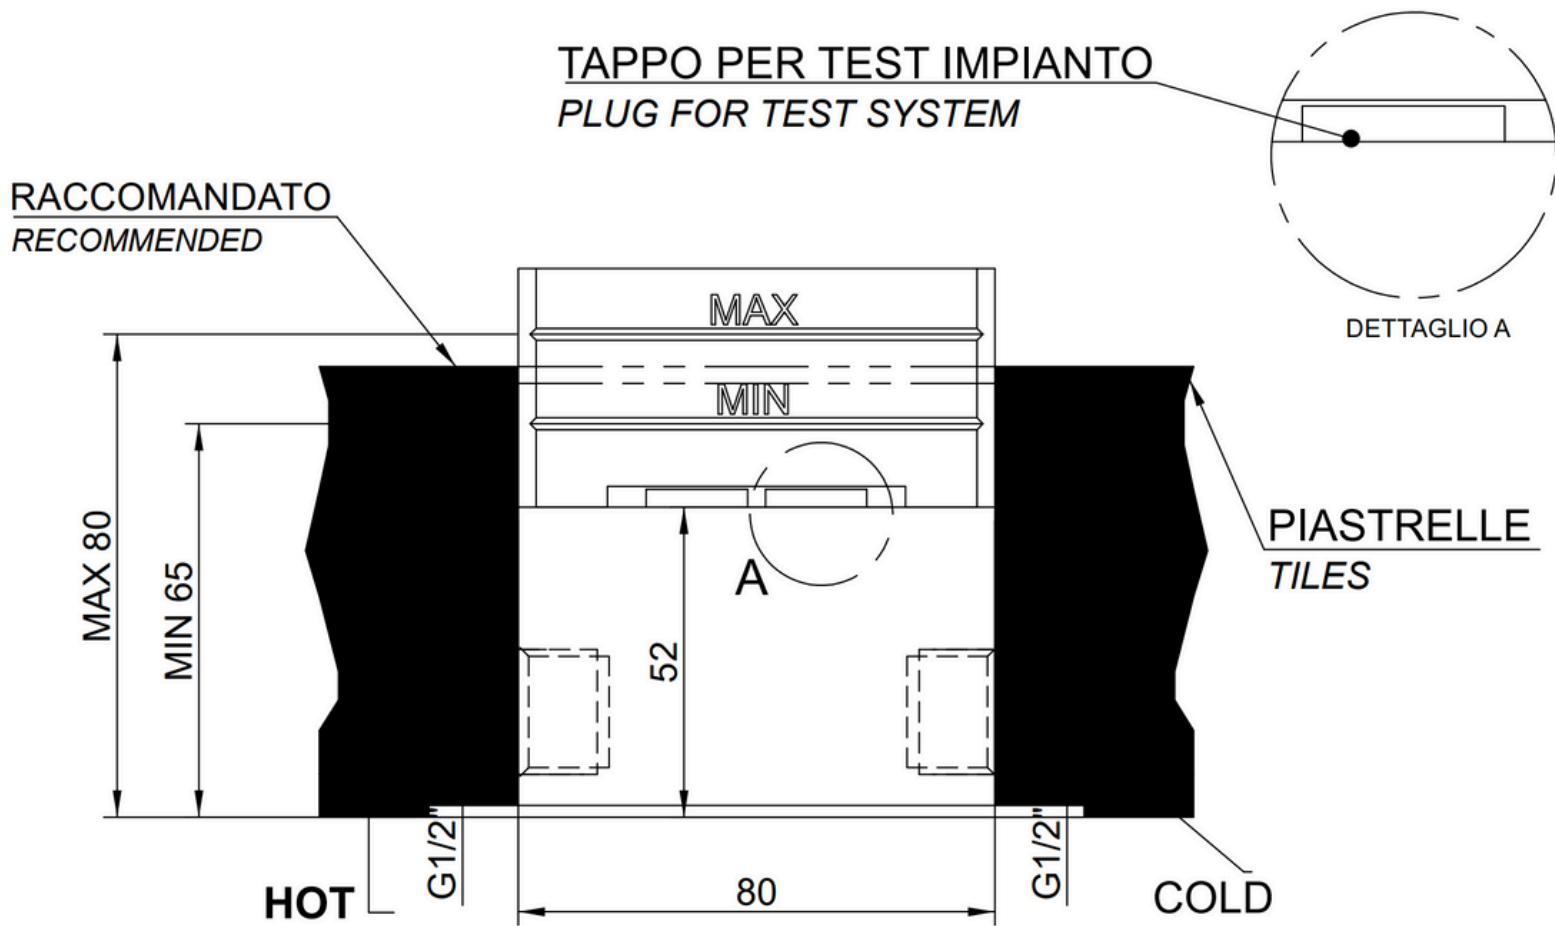

	Scale	Description: HASK Floor Standing Washbasin mixer 1082mm	Code RWAU5714BM
			Pittella
		Material: Brass	
Date		Weight:	

	Scale	Description: Concealed Inwall Unit	Code RWAU5703ZZ07-NF
		Material: Brass	Pittella
Date		Weight:	