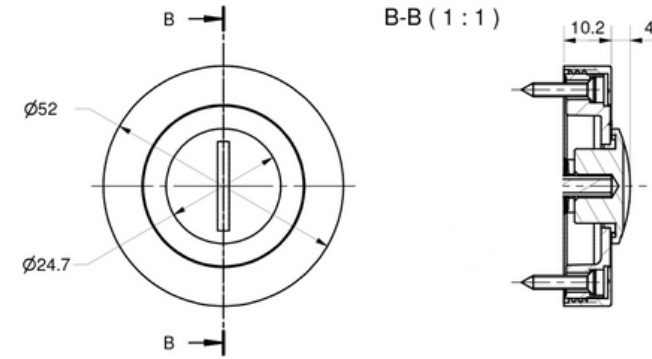

**852T-60**

**789-TR**

**789-ER**

Scale	Description: Premium Bathroom Mortice Lock KIT	Code	852T-KIT
			<b>Pittella</b>
	Material: Brass		
Date	Weight:		