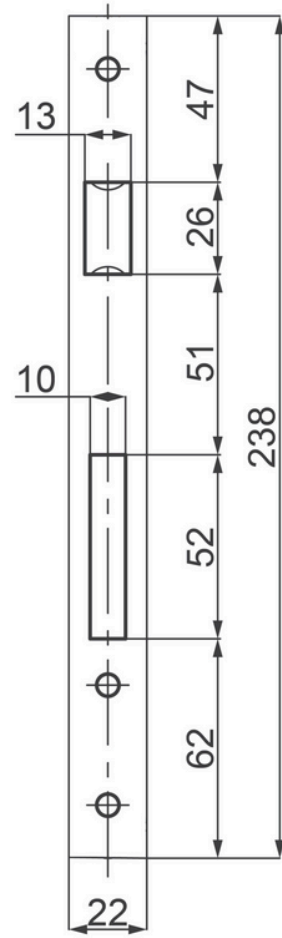

**852T-60**

**789-TR**

**789-ER**

Scale	Description: Premium Bathroom Mortice Lock KIT	Code	852T-KIT
			<b>Pittella</b>
	Material: Brass		
Date	Weight:		