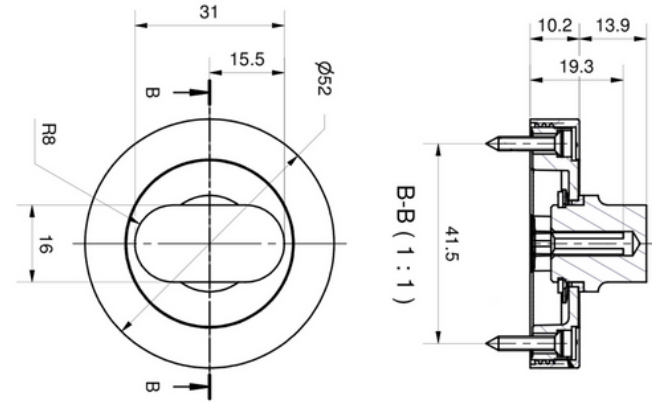

**852T-60**

**789-TR**

**789-ER**

Scale	Description: Premium Bathroom Mortice Lock KIT	Code	852T-KIT
			<b>Pittella</b>
	Material: Brass		
Date	Weight:		