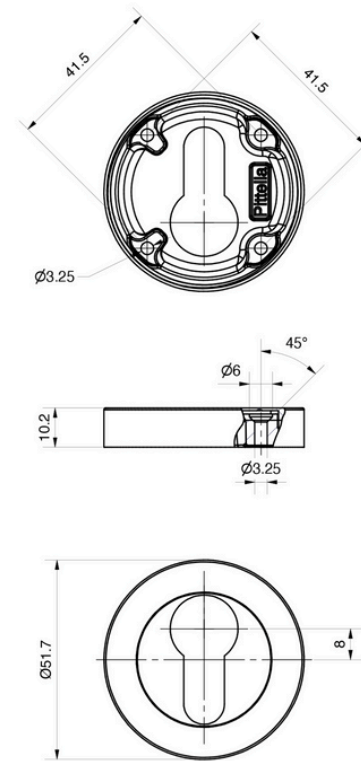

852-60

718-70T

789-Y

	Scale	Description: Mortice Lock Snib KIT	Code 852CT-KIT
			Pittella
		Material: Brass	
Date		Weight:	