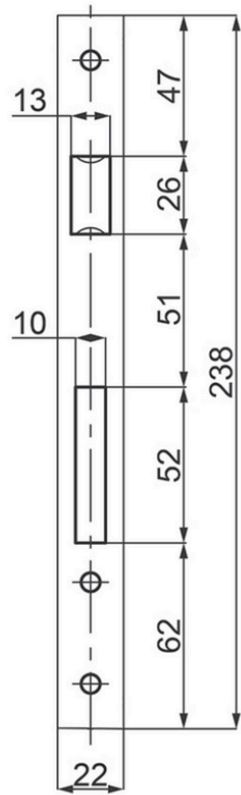

852-60

718-70T

789-Y

	Scale	Description: Mortice Lock Snib KIT	Code 852CT-KIT
			Pittella
		Material: Brass	
Date		Weight:	