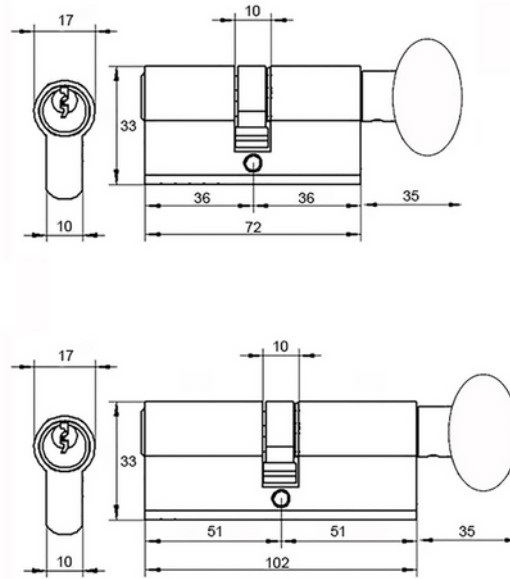

852-60

718-70T

789-Y

	Scale	Description: Mortice Lock Snib KIT	Code 852CT-KIT
			Pittella
		Material: Brass	
Date		Weight:	