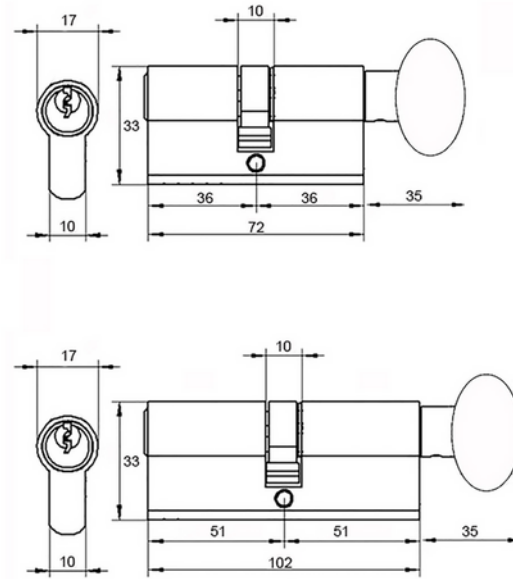

852-60

718-70T

789-Y

	Scale	Description: Mortice Lock Snib KIT	Code 852CT-KIT
			Pittella
		Material: Brass	
Date		Weight:	