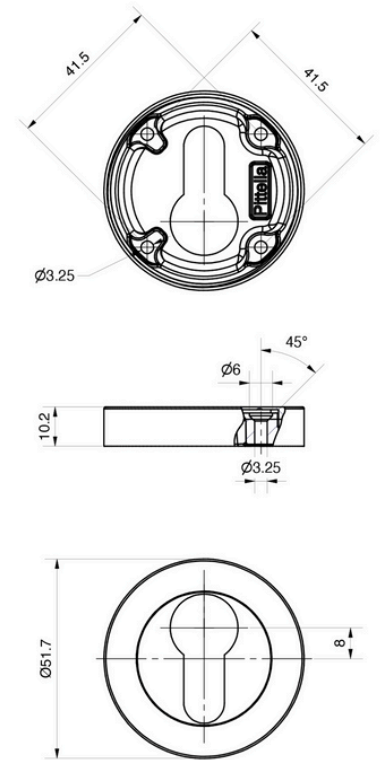

852-60

718-70T

789-Y

	Scale	Description: Mortice Lock Snib KIT	Code 852CT-KIT
			Pittella
		Material: Brass	
Date		Weight:	