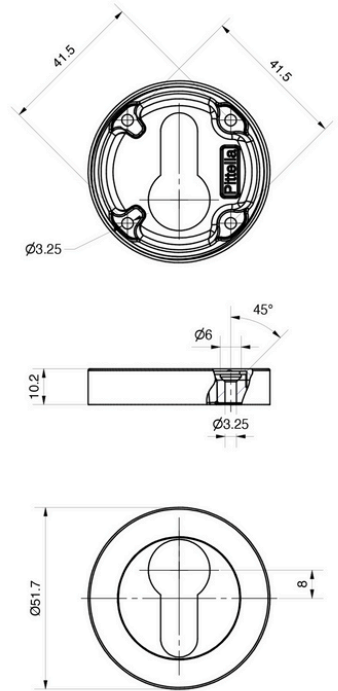

852-60

718-70

789-Y

38-41.5

	Scale	Description: Mortice Lock Key KIT	Code 852-KIT
			Pittella
		Material: Brass	
Date		Weight:	