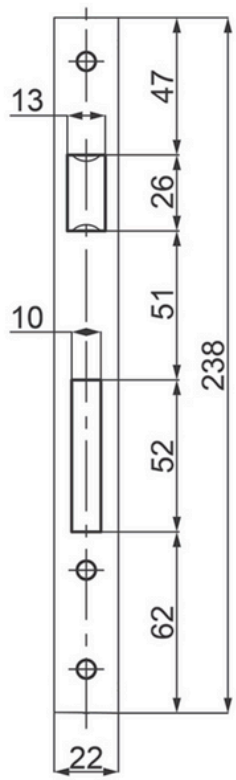

852-60

718-70

789-Y

38-41.5

	Scale	Description: Mortice Lock Key KIT	Code 852-KIT
			Pittella
		Material: Brass	
Date		Weight:	