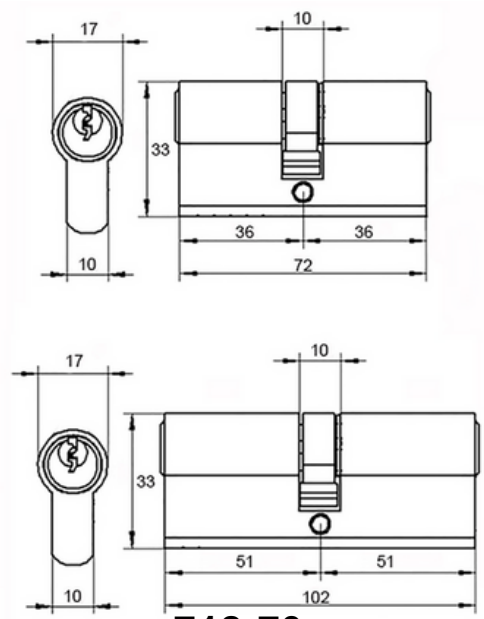

852-60

718-70

789-Y

38-41.5

	Scale	Description: Mortice Lock Key KIT	Code 852-KIT
			Pittella
		Material: Brass	
Date		Weight:	