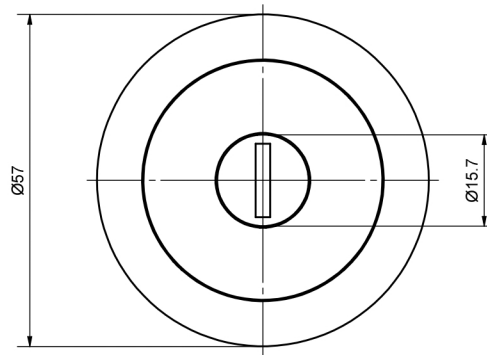

Spindle size 6x6mm

Minimum Door Thickness : 40mm
Maximum Door Thickness: 70mm

Finger Pull

	Scale	Description	Code
		Sliding Door Lock Kit	589-KIT
		Material: Brass	Pittella.
Date	22/03/2022	Weight:	