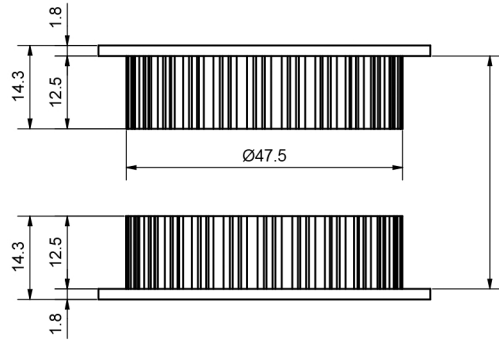

Spindle size 6x6mm

Minimum Door Thickness : 40mm
Maximum Door Thickness: 70mm

Finger Pull

	Scale	Description	Code
		Sliding Door Lock Kit	589-KIT
		Material: Brass	Pittella.
Date	22/03/2022	Weight:	