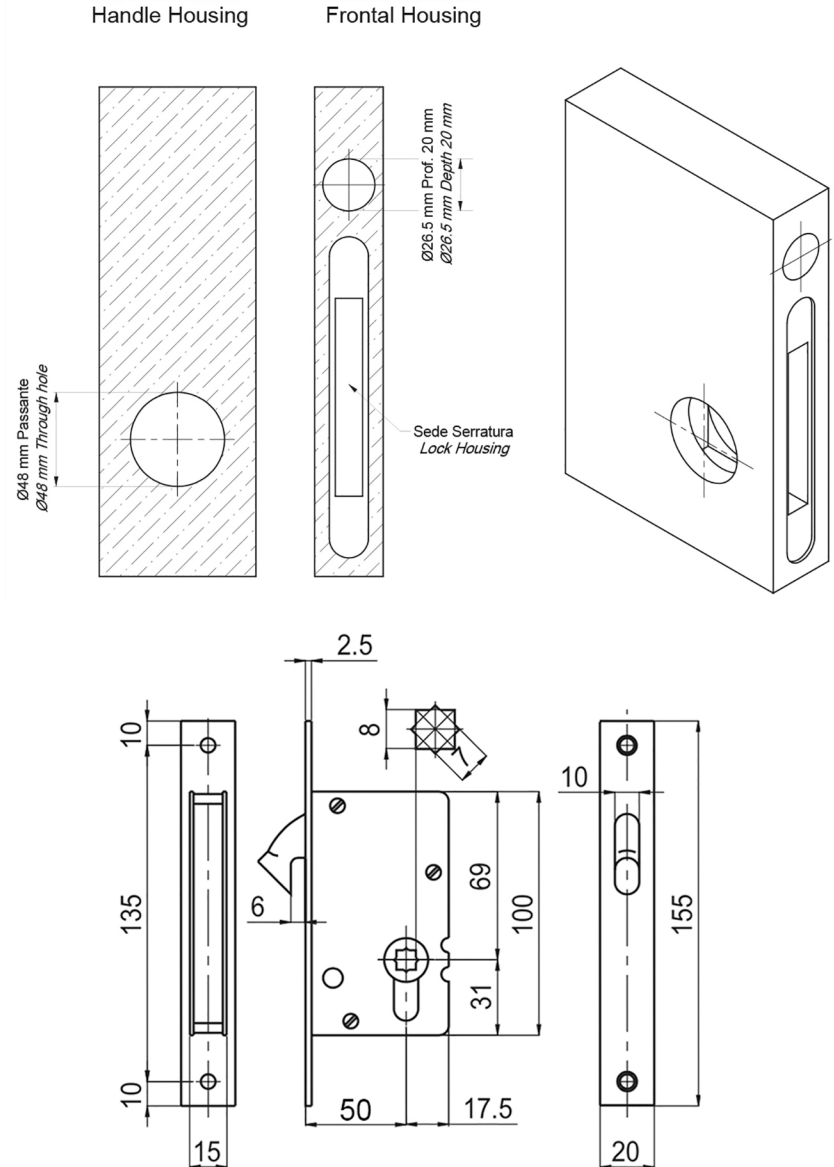

Spindle size 6x6mm

Minimum Door Thickness : 40mm
Maximum Door Thickness: 70mm

Finger Pull

	Scale	Description	Code
		Sliding Door Lock Kit	589-KIT
		Material: Brass	Pittella.
Date	22/03/2022	Weight:	