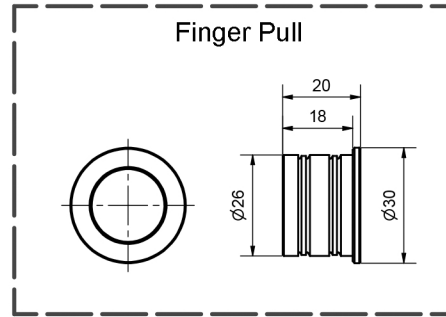

Spindle size 6x6mm

Minimum Door Thickness : 40mm
Maximum Door Thickness: 70mm

Finger Pull

	Scale	Description	Code
		Sliding Door Lock Kit	589-KIT
		Material: Brass	Pittella.
Date	22/03/2022	Weight:	