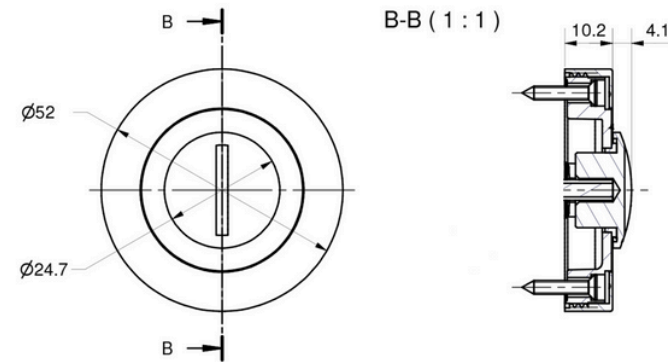

Handle Housing

Frontal Housing

**789-TR**

**553-50**

**789-ER**

	Scale	Description: Privacy Sliding Door 553TE KIT	Code 553TE-KIT
			<b>Pittella</b>
		Material: Brass	
Date		Weight:	