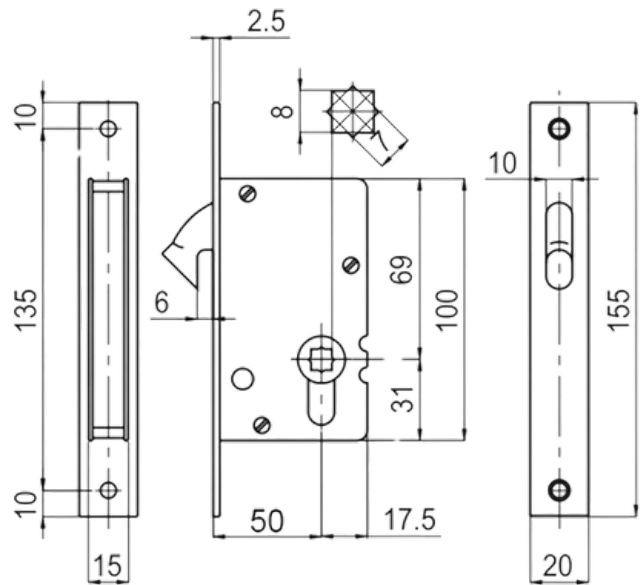

Handle Housing

Frontal Housing

**789-TR**

**553-50**

**789-ER**

	Scale	Description: Privacy Sliding Door 553TE KIT	Code 553TE-KIT
			<b>Pittella</b>
		Material: Brass	
Date		Weight:	