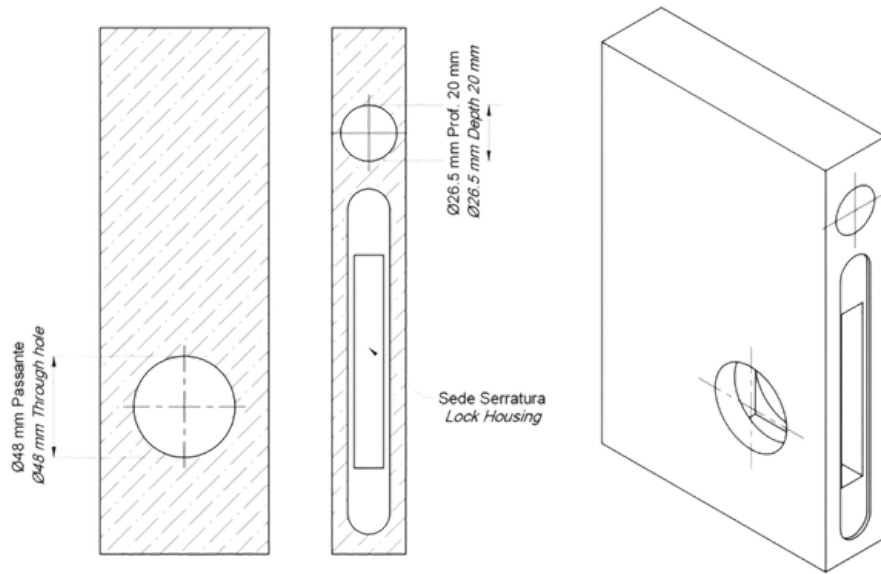

Handle Housing

Frontal Housing

**789-TR**

**553-50**

**789-ER**

	Scale	Description: Privacy Sliding Door 553TE KIT	Code 553TE-KIT
			<b>Pittella</b>
		Material: Brass	
Date		Weight:	