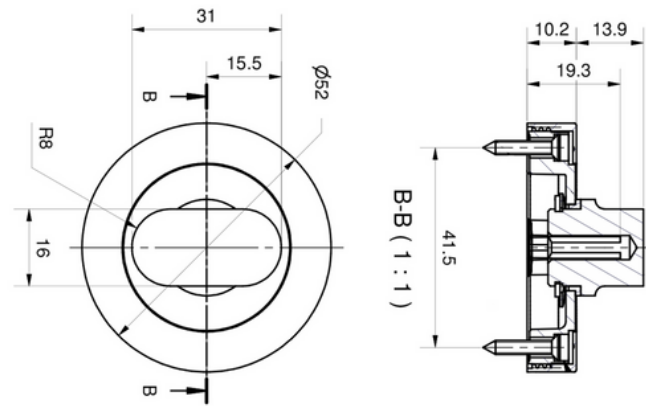

Handle Housing

Frontal Housing

**789-TR**

**553-50**

**789-ER**

	Scale	Description: Privacy Sliding Door 553TE KIT	Code 553TE-KIT
			<b>Pittella</b>
		Material: Brass	
Date		Weight:	