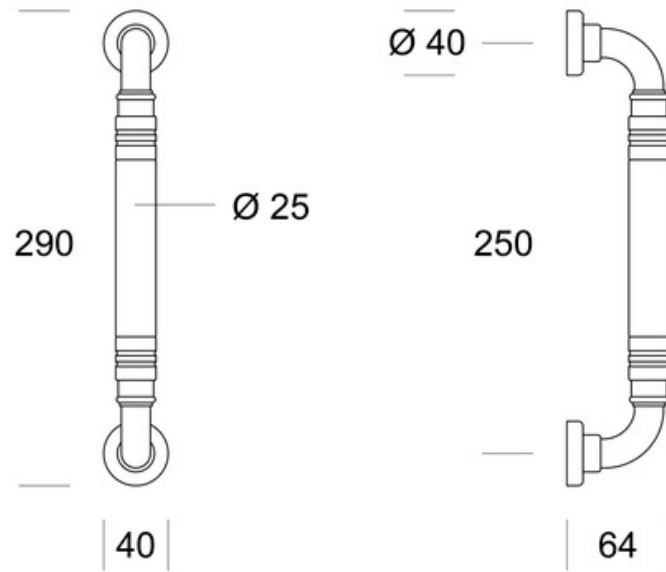

TS4473-250

TS4473-350

	Scale	Description: Door Pull L290mm C250mm	Code TS4473
			Pittella
		Material: Brass	
Date		Weight:	