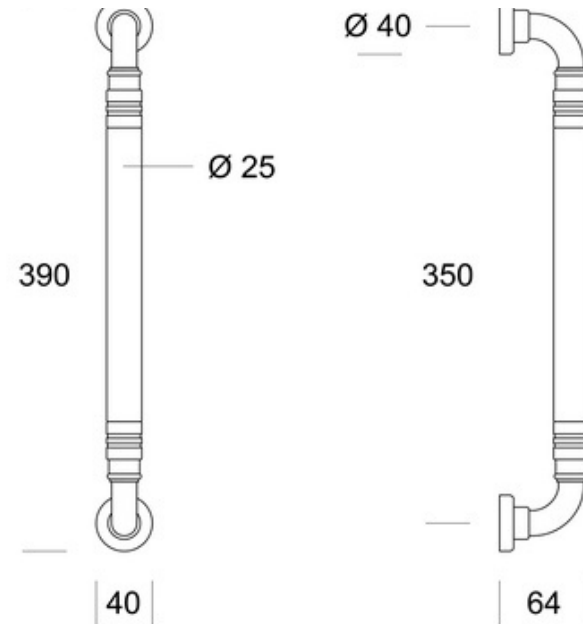

TS4473-250

TS4473-350

	Scale	Description: Door Pull L290mm C250mm	Code TS4473
			Pittella
		Material: Brass	
Date		Weight:	