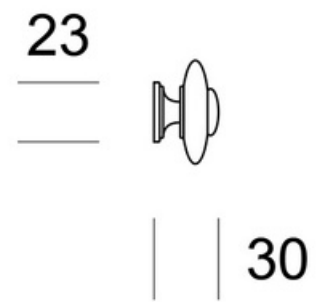

TS425-30

TS425-40

	Scale	Description: Little Joinery Knob	Code TS425
			Pittella
		Material: Brass	
Date		Weight:	