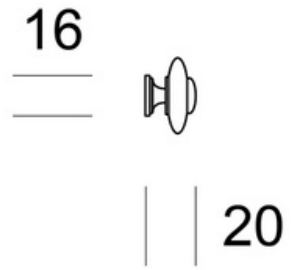

TS425-30

TS425-40

	Scale	Description: Little Joinery Knob	Code TS425
			Pittella
		Material: Brass	
Date		Weight:	