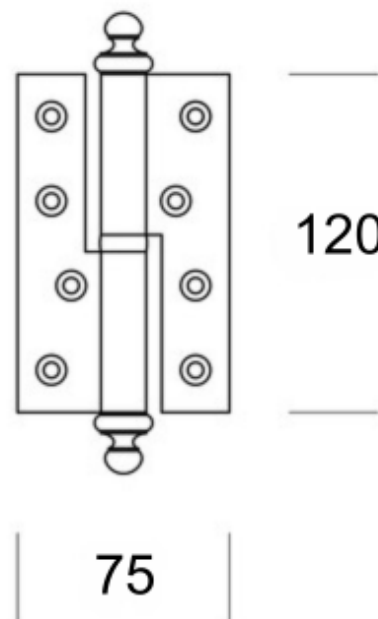

TS2904-LH

TS2904-RH

	Scale	Description: Borromeo Hinge 120X75mm	Code TS2904
			Pittella
		Material: Brass	
Date		Weight:	