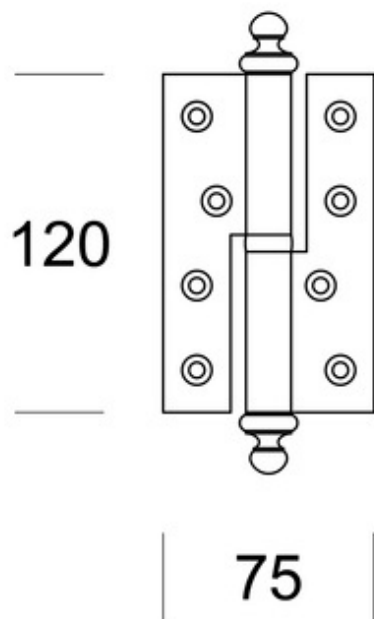

TS2904-LH

TS2904-RH

	Scale	Description: Borromeo Hinge 120X75mm	Code TS2904
			Pittella
		Material: Brass	
Date		Weight:	