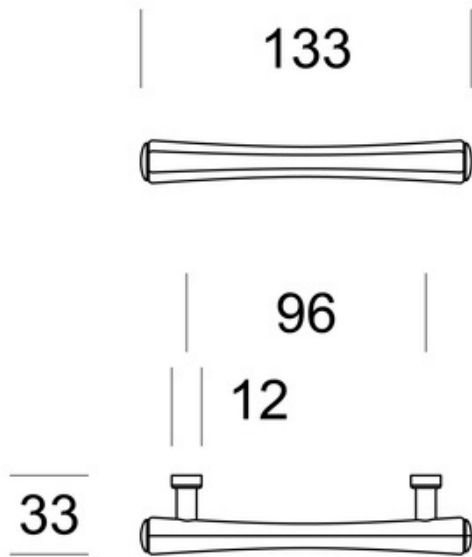

TS2816-096

TS2816-128

	Scale	Description: Pitti Furniture Pull	Code TS2816
			Pittella
		Material: Brass	
Date		Weight:	