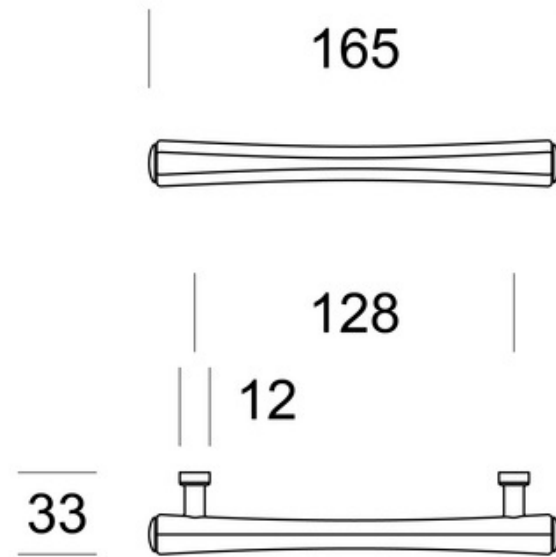

TS2816-096

TS2816-128

	Scale	Description: Pitti Furniture Pull	Code TS2816
			Pittella
		Material: Brass	
Date		Weight:	