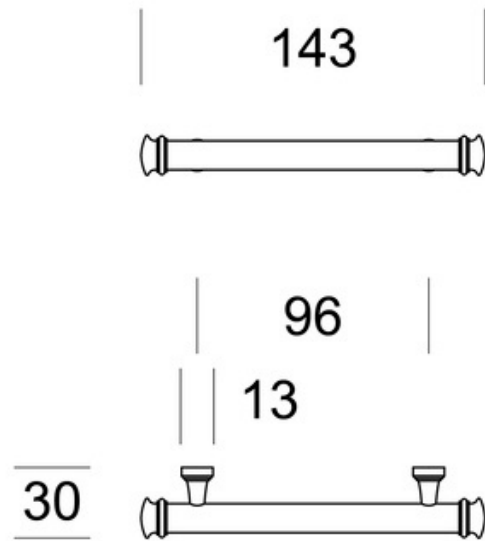

TS2813-096

TS2813-128

	Scale	Description: Fresia Furniture Pull	Code TS2813
			Pittella
		Material: Brass	
Date		Weight:	