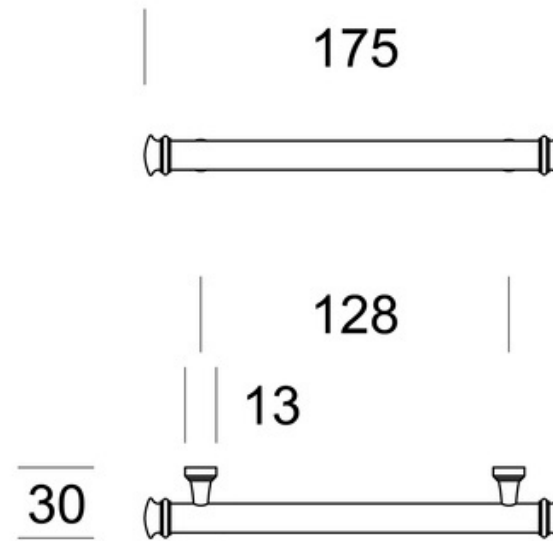

TS2813-096

TS2813-128

	Scale	Description: Fresia Furniture Pull	Code TS2813
			Pittella
		Material: Brass	
Date		Weight:	