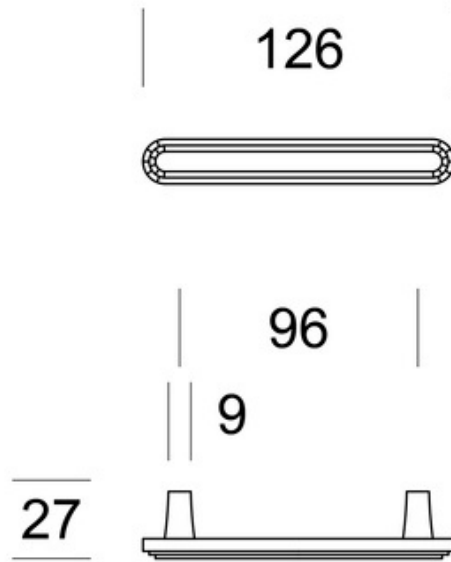

TS2811-096

TS2811-128

	Scale	Description:	Code
		Deco Furniture Pull	TS2811
		Material: Brass	Pittella
Date		Weight:	