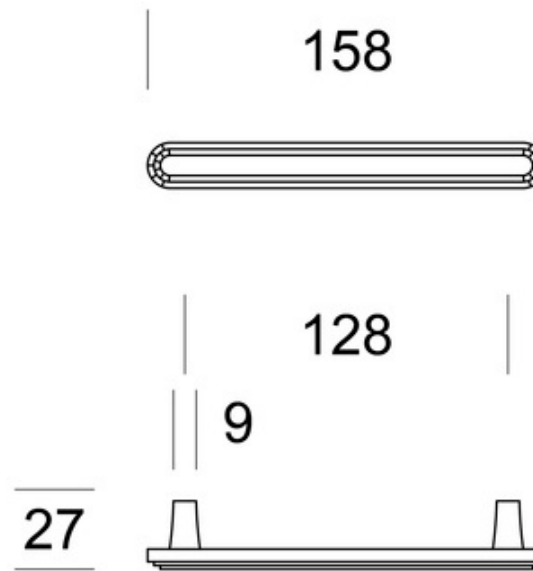

TS2811-096

TS2811-128

	Scale	Description:	Code
		Deco Furniture Pull	TS2811
		Material: Brass	Pittella
Date		Weight:	