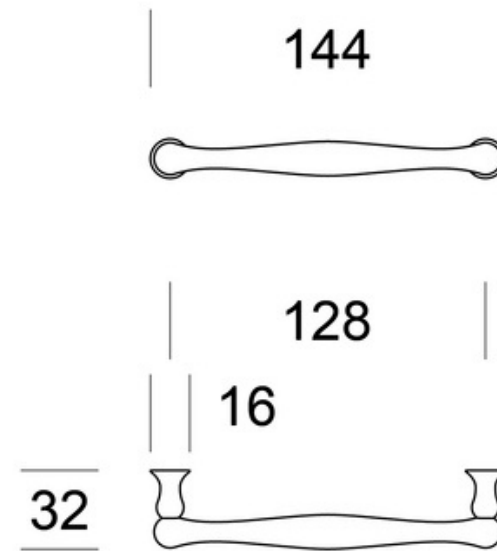

TS2804-096

TS2804-128

	Scale	Description	Code
		York Furniture Pull	TS2804
		Material: Brass	Pittella
Date		Weight:	