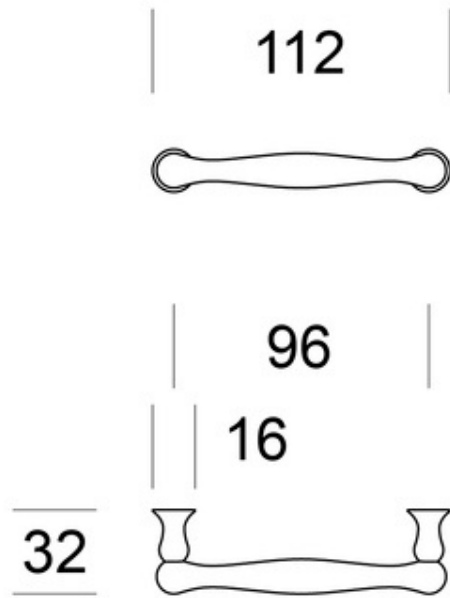

TS2804-096

TS2804-128

	Scale	Description	Code
		York Furniture Pull	TS2804
		Material: Brass	Pittella
Date		Weight:	