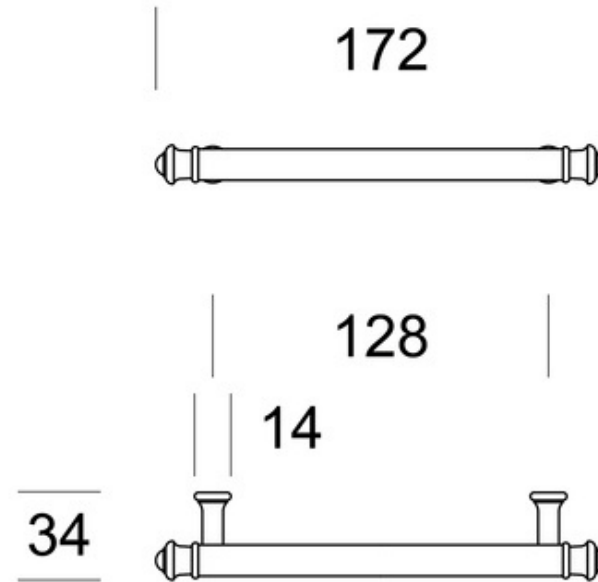

TS2802-096

TS2802-128

	Scale	Description: Tudor Furniture Pull	Code TS2802
			Pittella
		Material: Brass	
Date		Weight:	