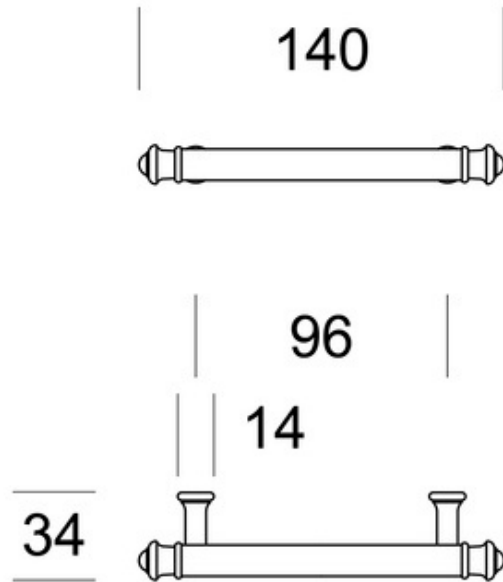

TS2802-096

TS2802-128

	Scale	Description: Tudor Furniture Pull	Code TS2802
			Pittella
		Material: Brass	
Date		Weight:	