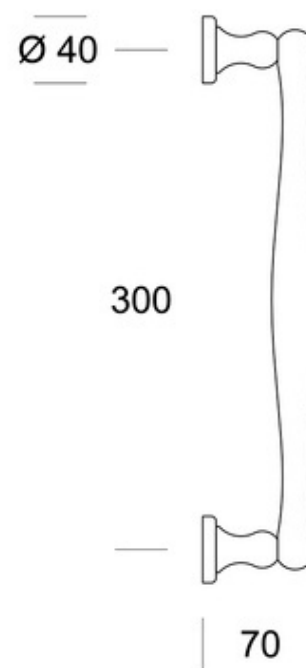

TS2602-200

TS2602-300

	Scale	Description: York Door Pull	Code TS2602
			Pittella
		Material: Brass	
Date		Weight:	