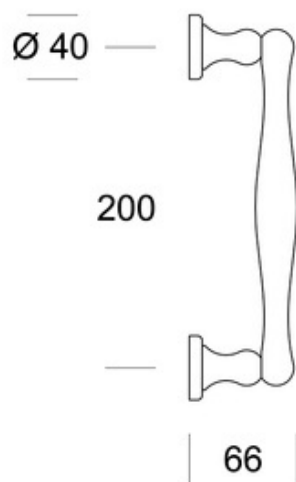

TS2602-200

TS2602-300

	Scale	Description: York Door Pull	Code TS2602
			Pittella
		Material: Brass	
Date		Weight:	