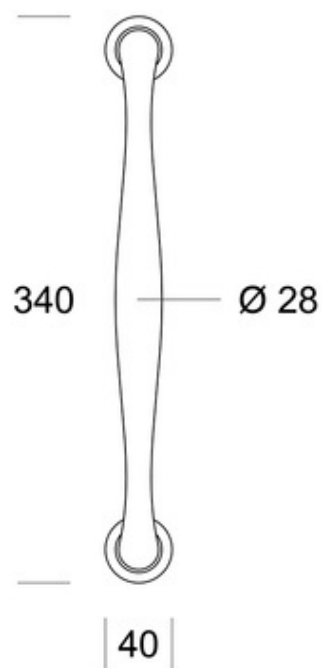

TS2602-200

TS2602-300

	Scale	Description: York Door Pull	Code TS2602
			Pittella
		Material: Brass	
Date		Weight:	