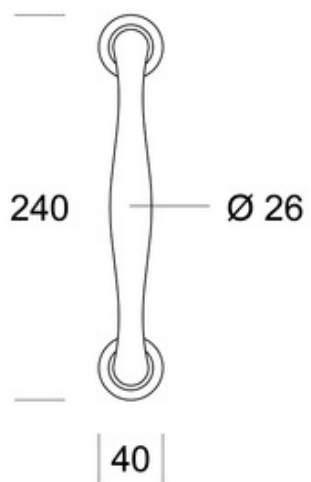

TS2602-200

TS2602-300

	Scale	Description: York Door Pull	Code TS2602
			Pittella
		Material: Brass	
Date		Weight:	