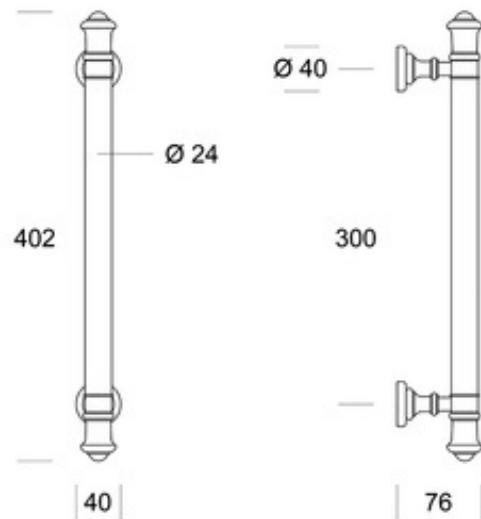

### TS2600-300

### TS2600-500

	Scale	Description:	Code
		Tudor Door Pull	TS2600
		Material: Brass	Pittella
Date		Weight:	