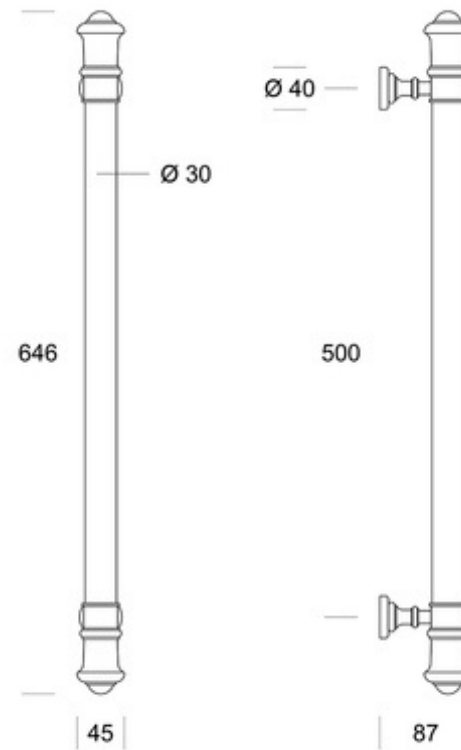

### TS2600-300

### TS2600-500

	Scale	Description:	Code
		Tudor Door Pull	TS2600
		Material: Brass	Pittella
Date		Weight:	