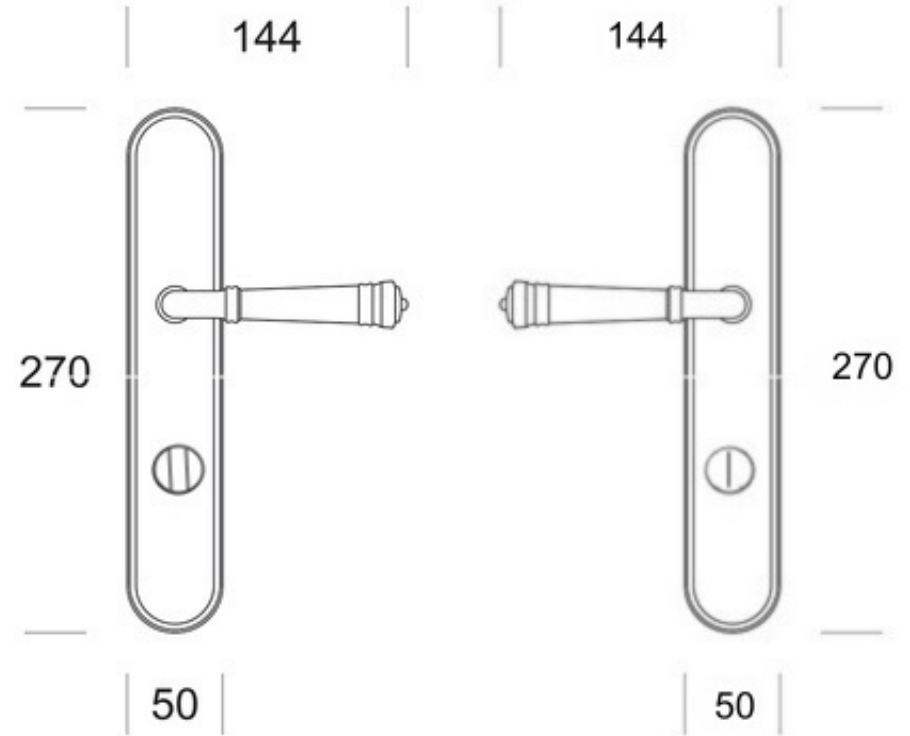

**TS2021Y**

**TS2021P**

**TS2021TE**

	Scale	Description:	Code
		<b>Borbone Lever On Plate</b>	<b>TS2021</b>
		Material: Brass	<b>Pittella</b>
Date		Weight:	