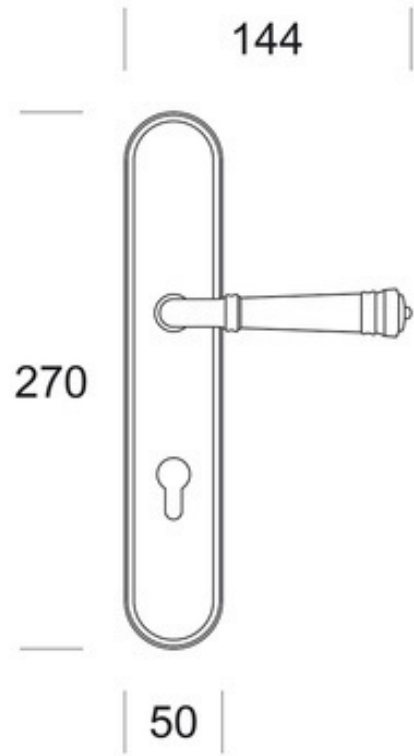

**TS2021Y**

**TS2021P**

**TS2021TE**

	Scale	Description:	Code
		<b>Borbone Lever On Plate</b>	<b>TS2021</b>
		Material: Brass	<b>Pittella</b>
Date		Weight:	