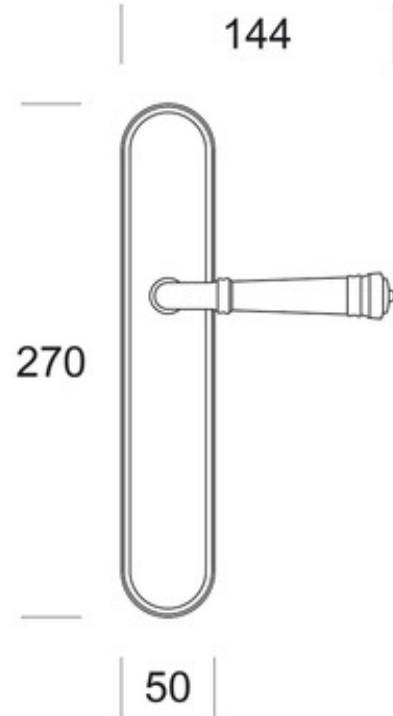

**TS2021Y**

**TS2021P**

**TS2021TE**

	Scale	Description:	Code
		<b>Borbone Lever On Plate</b>	<b>TS2021</b>
		Material: Brass	<b>Pittella</b>
Date		Weight:	