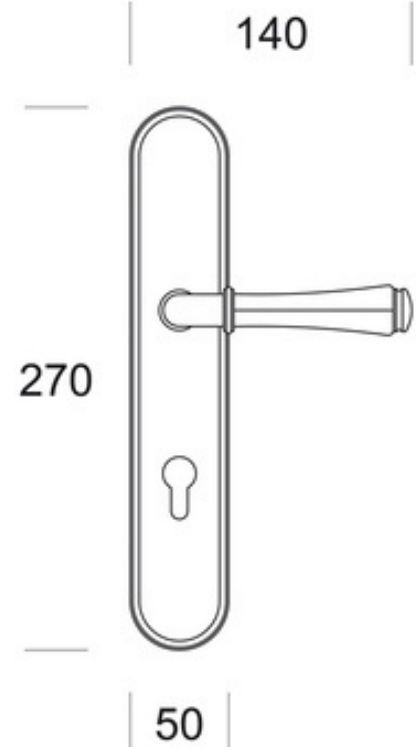

TS2016P

TS2016Y

TS2016TE

	Scale	Description:	Code
		Pitti lever on Plate	TS2016
		Material: Brass	Pittella
Date		Weight:	