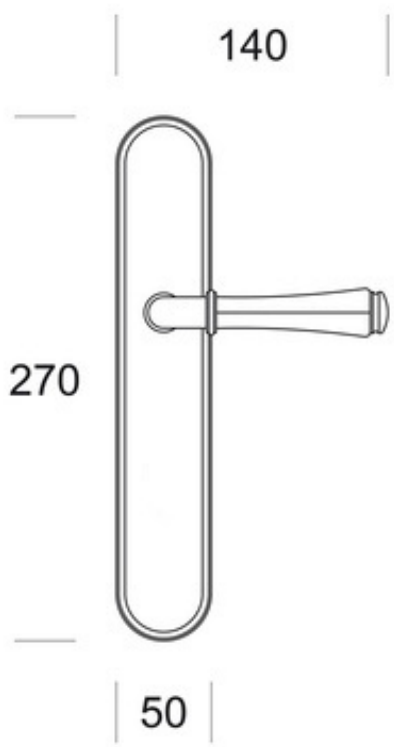

TS2016P

TS2016Y

TS2016TE

	Scale	Description:	Code
		Pitti lever on Plate	TS2016
		Material: Brass	Pittella
Date		Weight:	