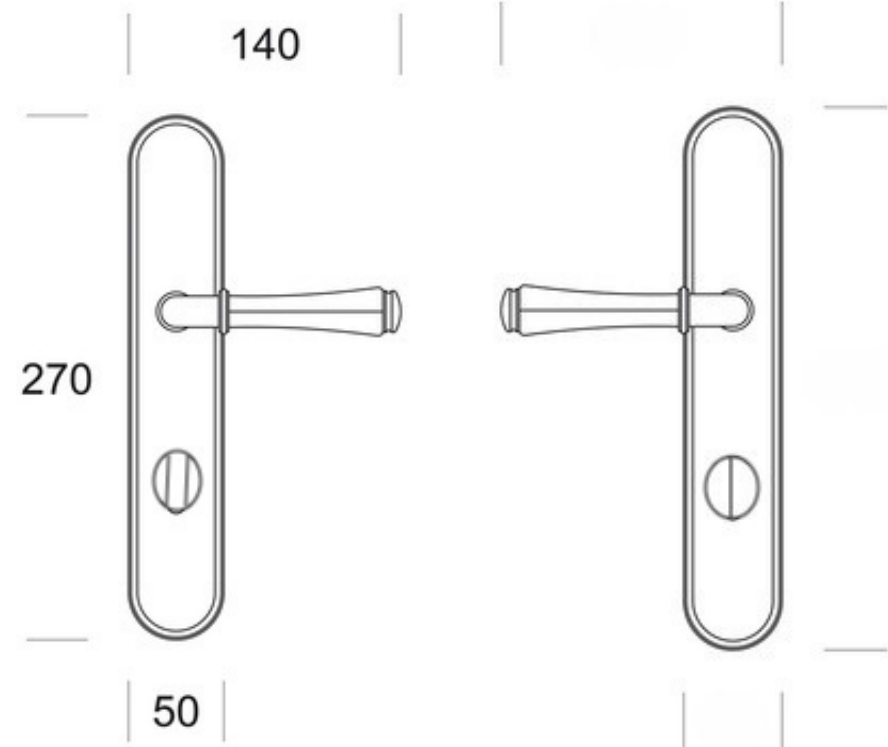

TS2016P

TS2016Y

TS2016TE

	Scale	Description:	Code
		Pitti lever on Plate	TS2016
		Material: Brass	Pittella
Date		Weight:	