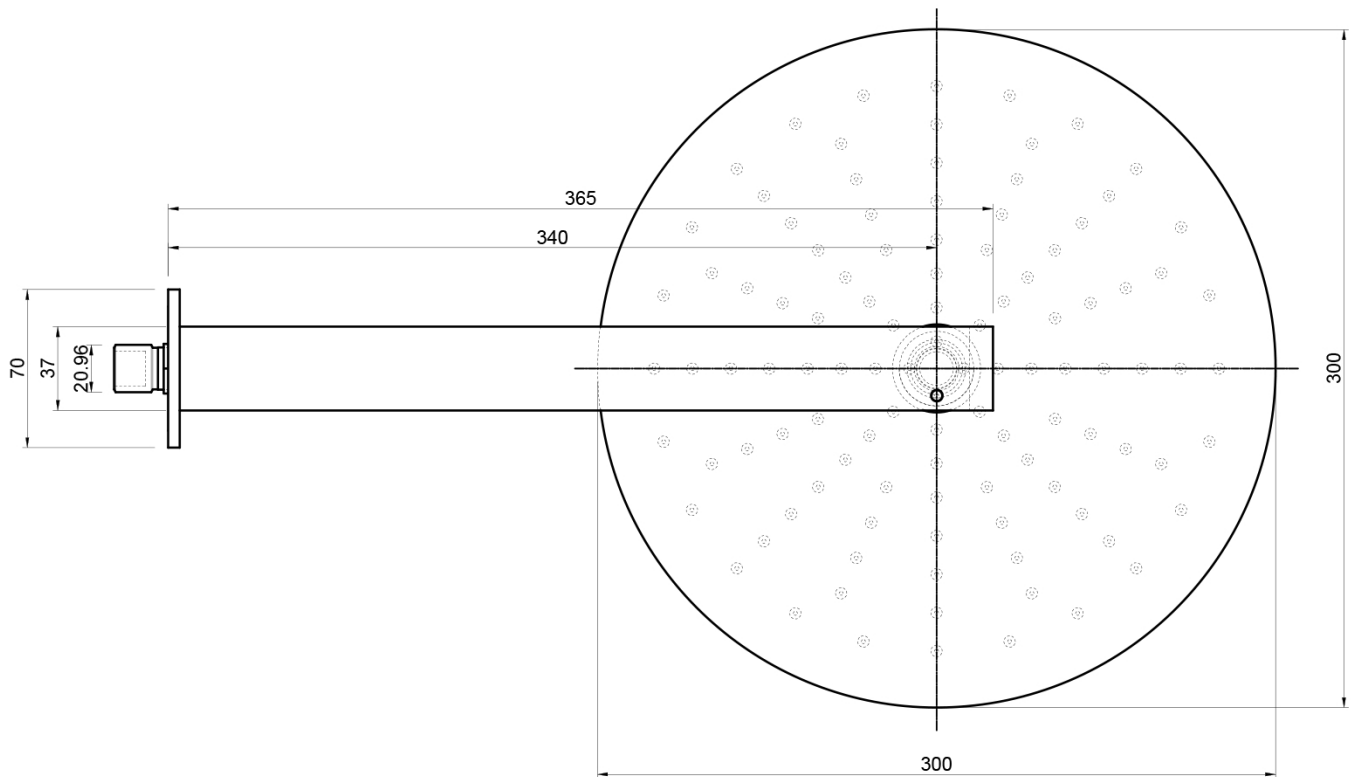

Hask wall shower with  
300mm circular head

Hask wall shower with  
300mm circular head