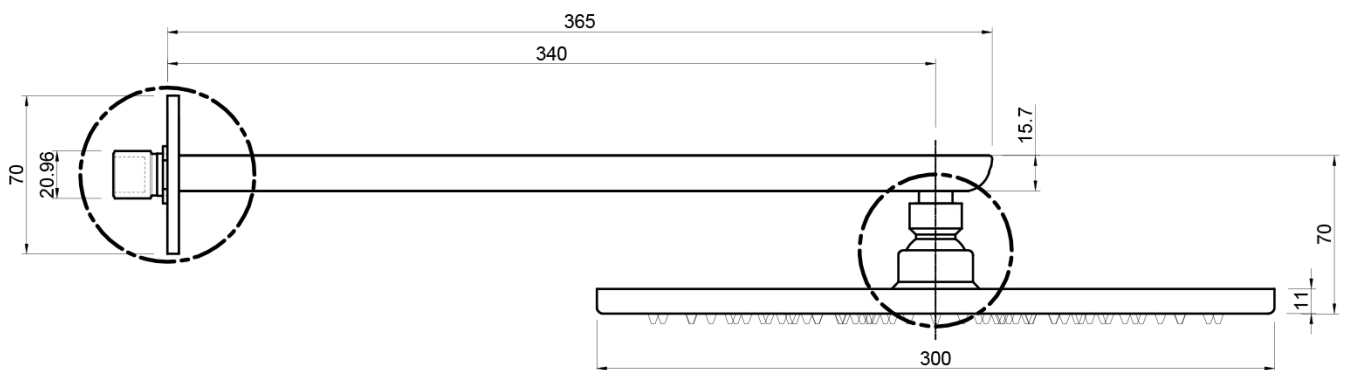

Hask wall shower with  
300mm circular head

Hask wall shower with  
300mm circular head