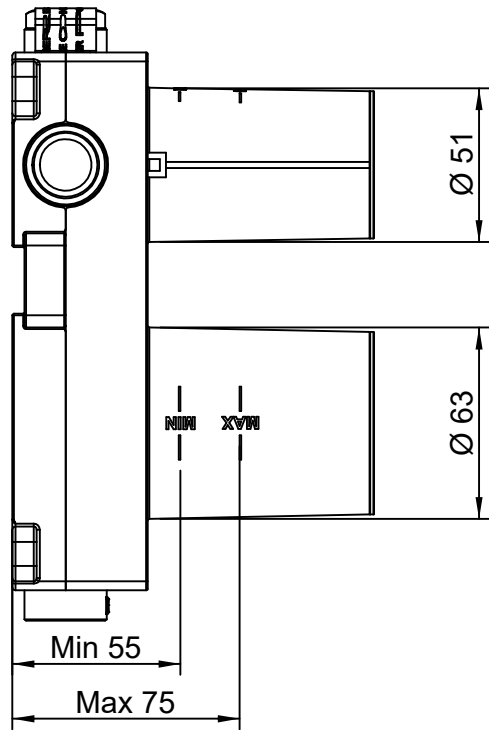

Da utilizzare solo per articoli con 3° via  
 Use only for taps with 3rd WAY

Horizontal installation

COPYRIGHT (C) PITTELLA PTY LTD ALL RIGHTS RESERVED

CODE ART. RWAU22A2ZZ01\_I01

WM-025445

RUBINETTERIE  
**Pittella® treemme**