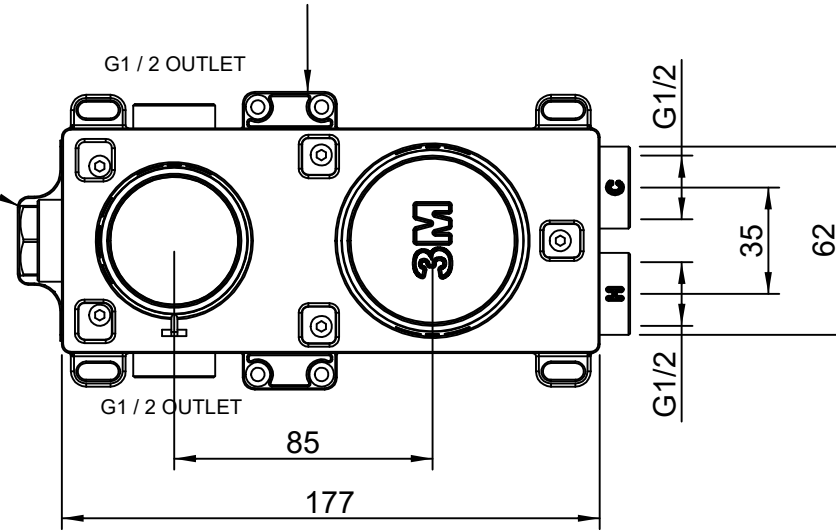

Da utilizzare solo per articoli con 3° via  
 Use only for taps with 3rd WAY

Horizontal installation

COPYRIGHT (C) PITTELLA PTY LTD ALL RIGHTS RESERVED

CODE ART. RWAU22A2ZZ01\_I01

WM-025445

RUBINETTERIE  
**Pittella® treemme**