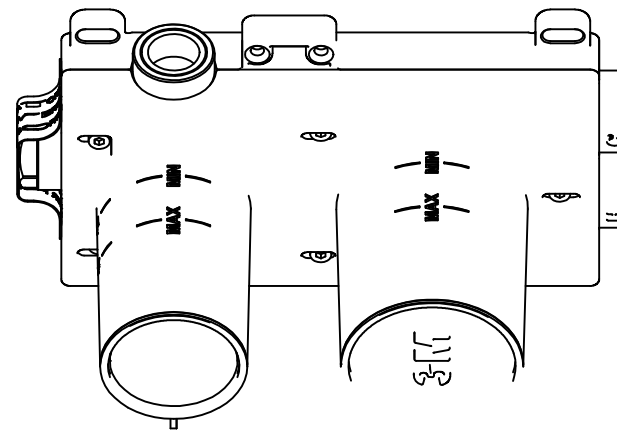

Da utilizzare solo per articoli con 3° via  
 Use only for taps with 3rd WAY

Horizontal installation

COPYRIGHT (C) PITTELLA PTY LTD ALL RIGHTS RESERVED

CODE ART. RWAU22A2ZZ01\_I01

WM-025445

RUBINETTERIE  
**Pittella® treemme**