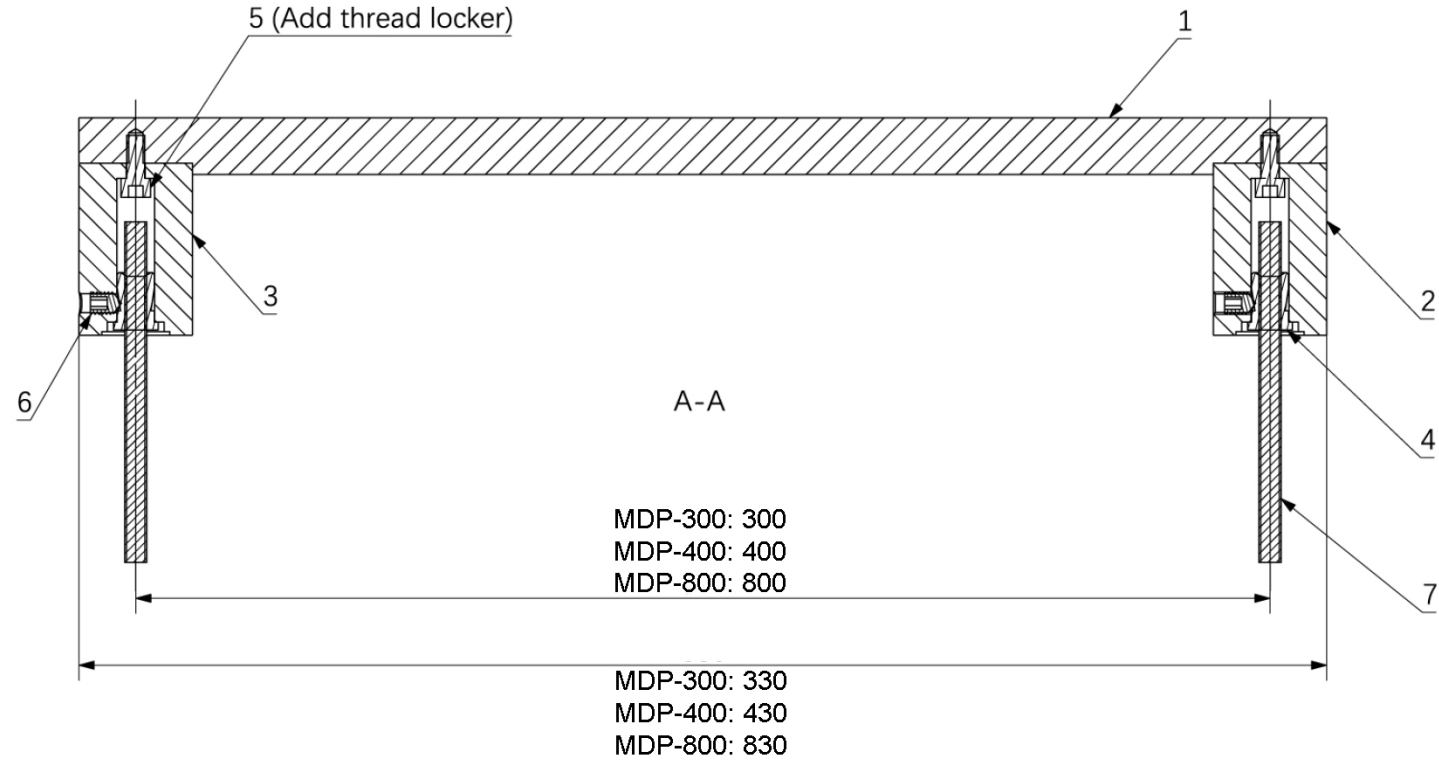

REV	CHANGE DESCRIPTION	Date

No.	Drawing No.	Component Name	Qty(pc)
1	MDPB30001	TDP300 - Handle	1
2	MDPBHL002A	MDP Leg A	1
3	MDPBHL002B	MDP Leg B	1
4	PTBIO01	Insert (Bussola)	2
5	PTSSHSS02	M5 Hex Socket Screw	2
6	PTSSGSM601	M6 Pointed Grub Screw	2
7	PTMSTBM601	M6 Threaded Bolt	2
8	PTSSSTPS001	Self Tapping Pozidrive Screw	2
9	PTAKMSM501	Allen Key	1

Description: <b>MARALINA DOOR PULL</b>		Drawing No.:	Finish:	Page: <b>1</b>	
		N/W:	Material: <b>BRASS</b>	Size: <b>A4</b>	
Part Number: <b>MDP</b>		Dwn By:	Date: <b>2020/9/7</b>	Pittella.	
		Apv By:	Date:		
Remarks:		Qty:			