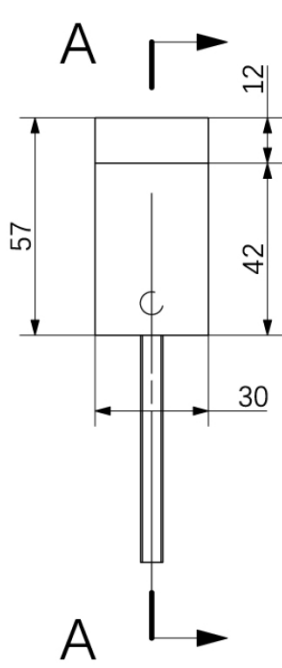

REV	CHANGE DESCRIPTION	Date

No.	Drawing No.	Component Name	Qty(pc)
1	MDPB30001	TDP300 - Handle	1
2	MDPBHL002A	MDP Leg A	1
3	MDPBHL002B	MDP Leg B	1
4	PTBIO01	Insert (Bussola)	2
5	PTSSHSS02	M5 Hex Socket Screw	2
6	PTSSGSM601	M6 Pointed Grub Screw	2
7	PTMSTBM601	M6 Threaded Bolt	2
8	PTSSSTPS001	Self Tapping Pozidrive Screw	2
9	PTAKMSM501	Allen Key	1

Description: <b>MARALINA DOOR PULL</b>		Drawing No.:	Finish:	Page: <b>1</b>	
		N/W:	Material: <b>BRASS</b>	Size: <b>A4</b>	
Part Number: <b>MDP</b>		Dwn By:	Date: <b>2020/9/7</b>	Pittella.	
		Apv By:	Date:		
Remarks:		Qty:			