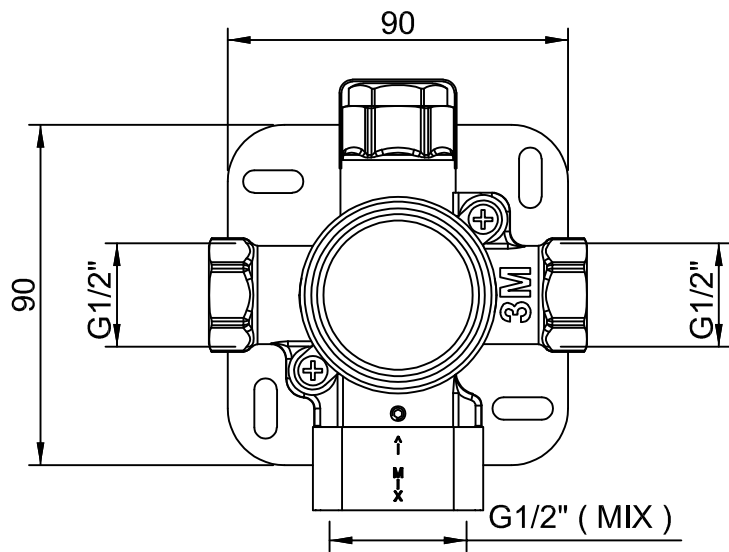

CODE ART. RWAU7AD601\_I01

WM-025445

Pittella® <sup>RUBINETTERIE</sup> treemme

CODE ART. RWAU7AD5ZZ01\_I01

WM-025445

Pittella® RUBINETTERIE treemme