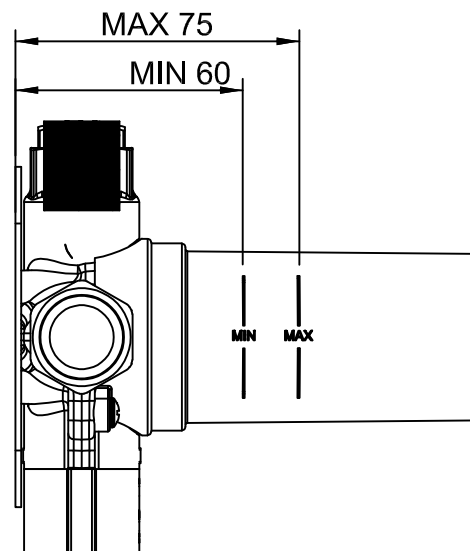

CODE ART. RWAU7AD601\_I01

WM-025445

Pittella® <sup>RUBINETTERIE</sup> treemme

CODE ART. RWAU7AD5ZZ01\_I01

WM-025445

Pittella® RUBINETTERIE treemme