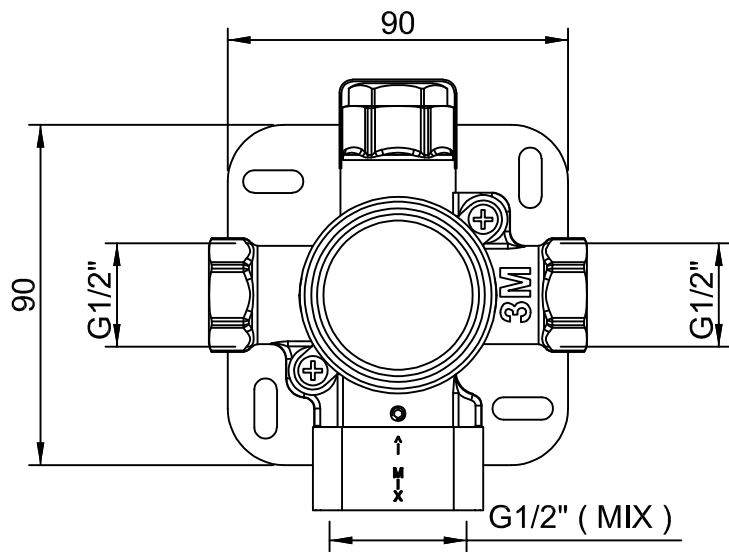

CODE ART. RWAU7AD501_I01

WM-025445

Pittella® ^{RUBINETTERIE} treemme

COPYRIGHT (C) PITTELLA PTY LTD ALL RIGHTS RESERVED

CODE ART. RWAU7AD5ZZ01_I01

WM-025445

Pittella® ^{RUBINETTERIE} treemme