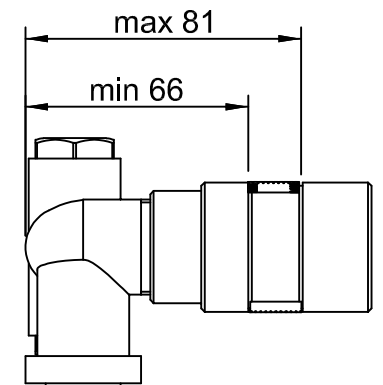

CODE ART. RWAU7A60KO_I01

WM-025445

Pittella® RUBINETTERIE treemme

CODE ART. RWAU7A52ZZ02_I01

WM-025445

Pittella® ^{RUBINETTERIE} treemme

COPYRIGHT (C) PITTELLA PTY LTD ALL RIGHTS RESERVED