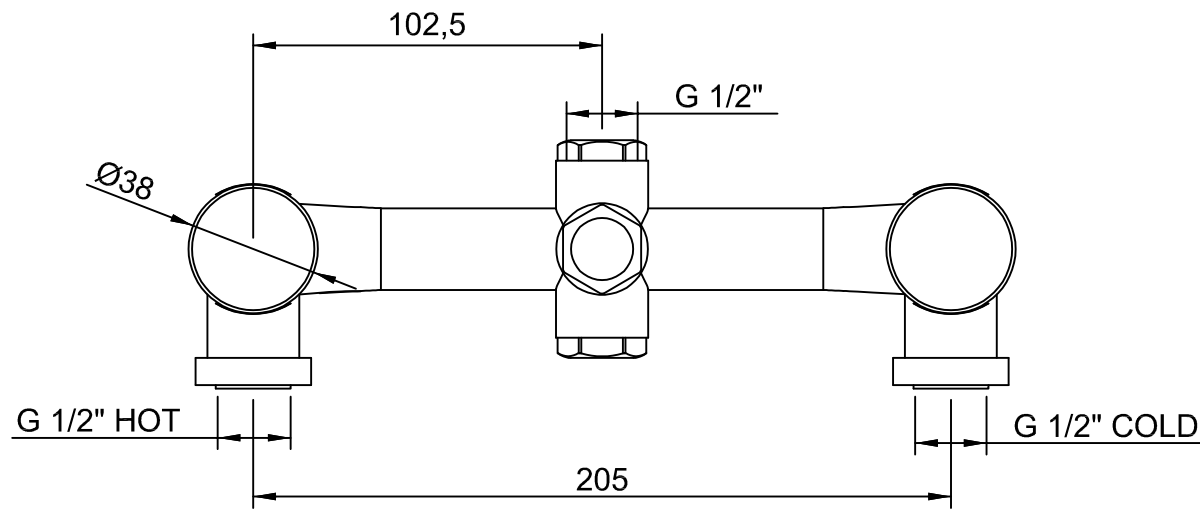

CODE ART. RWAU7A60KO_I01

WM-025445

Pittella® RUBINETTERIE treemme

CODE ART. RWAU7A52ZZ02_I01

WM-025445

Pittella® ^{RUBINETTERIE} treemme

COPYRIGHT (C) PITTELLA PTY LTD ALL RIGHTS RESERVED