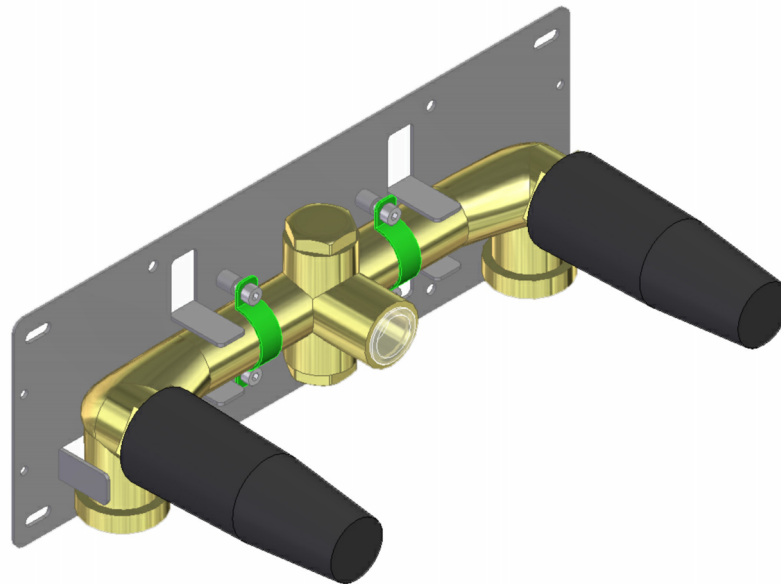

CODE ART. RWAU7A60KO_I01

WM-025445

Pittella® RUBINETTERIE treemme

CODE ART. RWAU7A52ZZ02_I01

WM-025445

Pittella® ^{RUBINETTERIE} treemme

COPYRIGHT (C) PITTELLA PTY LTD ALL RIGHTS RESERVED