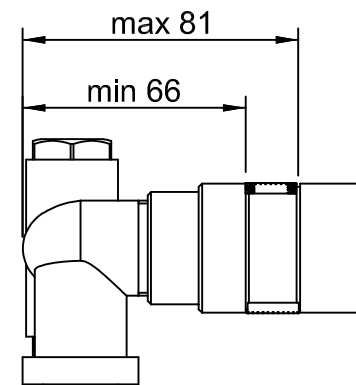

COPYRIGHT (C) PITTELLA PTY LTD ALL RIGHTS RESERVED

CODE ART. RWAU7A60K1_I01

WM-025445

Pittella® ^{RUBINETTERIE} treemme

CODE ART. RWAU7A60ZZ02_I01

WM-025445

Pittella® RUBINETTERIE treemme