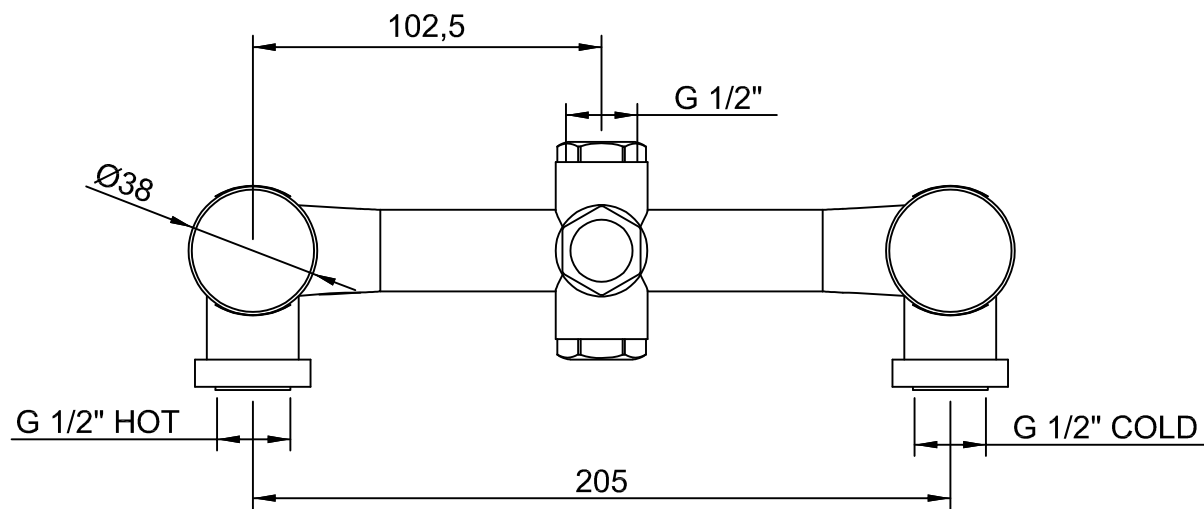

COPYRIGHT (C) PITTELLA PTY LTD ALL RIGHTS RESERVED

CODE ART. RWAU7A60K1_I01

WM-025445

Pittella® ^{RUBINETTERIE} treemme

CODE ART. RWAU7A60ZZ02_I01

WM-025445

Pittella® RUBINETTERIE treemme