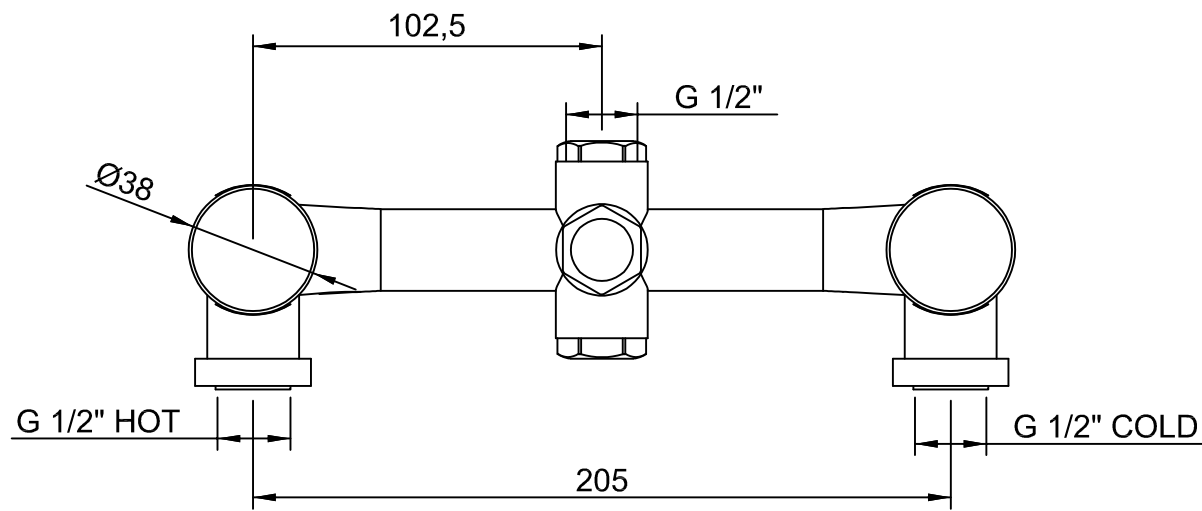

CODE ART. RWAU7A52RO_I01

WM-025445

Pittella® ^{RUBINETTERIE} treemme

CODE ART. RWAU7A60ZZ02_I01

WM-025445

Pittella® ^{RUBINETTERIE} treemme