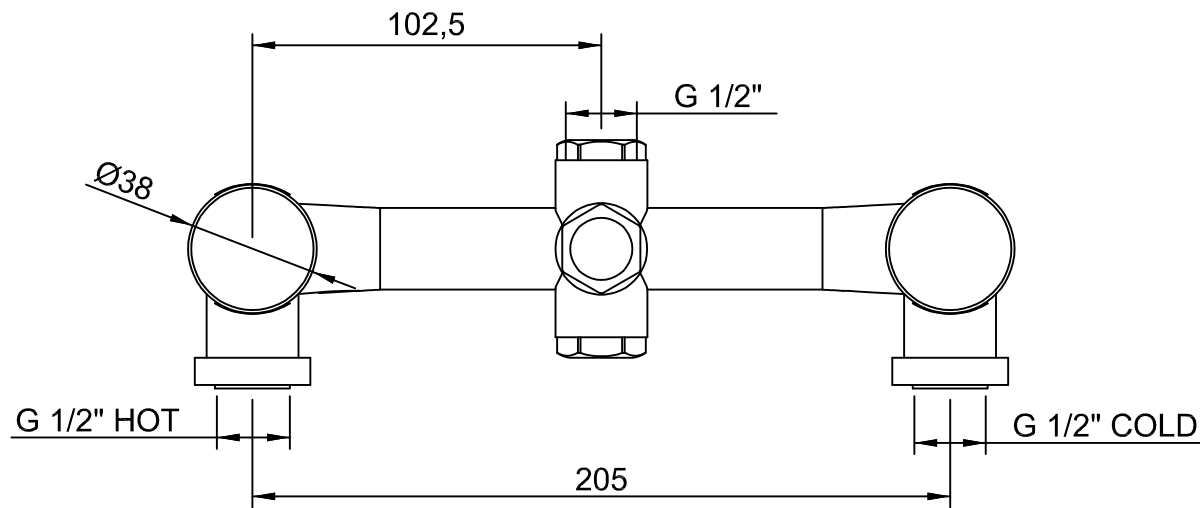

CODE ART. RWAU7A52K1_I01

WM-025445

Pittella® ^{RUBINETTERIE} treemme

CODE ART. RWAU7A60ZZ02_I01

WM-025445

Pittella® RUBINETTERIE treemme