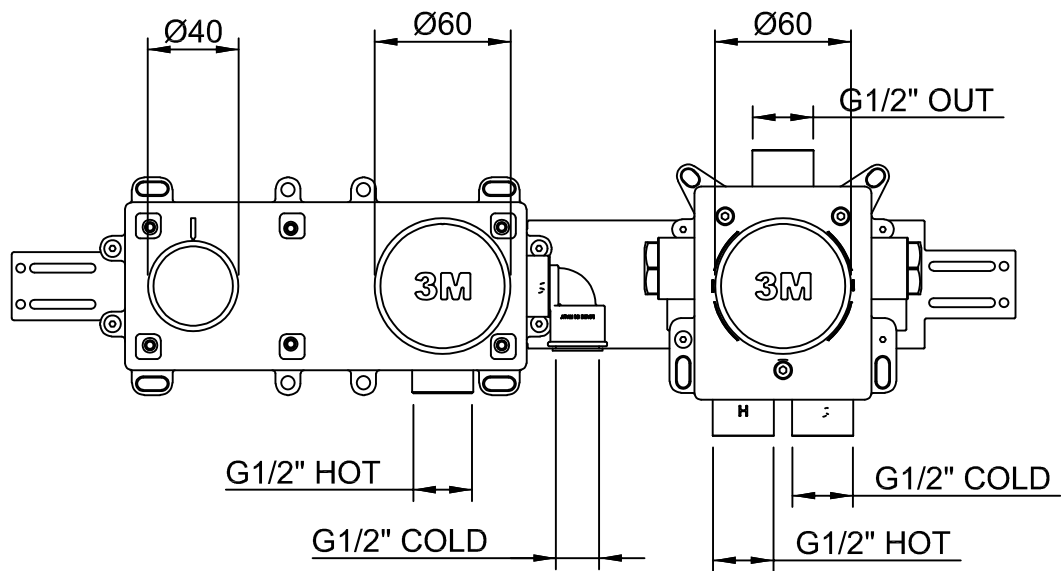

CODE ART. RWAU6BD901_I01

WM-025445

Pittella® ^{RUBINETTERIE} treemme

CODE ART. RWAU51D9ZZ01_I01

WM-025445

Pittella® RUBINETTERIE treemme