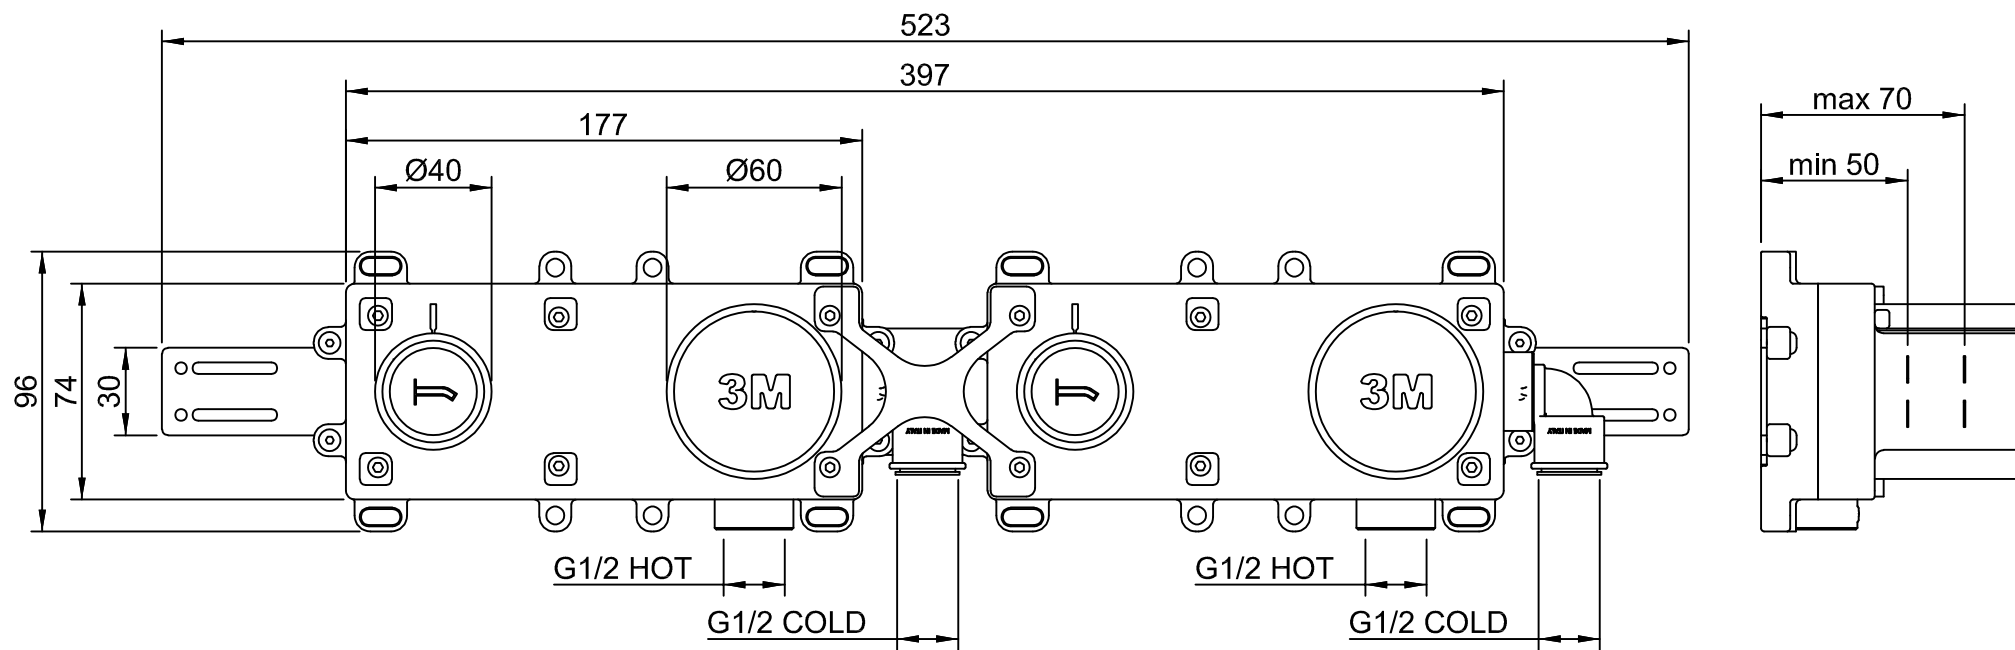

COPYRIGHT (C) PITTELLA PTY LTD ALL RIGHTS RESERVED

CODE ART. RWAU6BD702_I01

WM-025445

Pittella® ^{RUBINETTERIE} treemme

CODE ART. RWAU51D7ZZ12_I01

WM-025445

RUBINETTERIE
Pittella® treemme