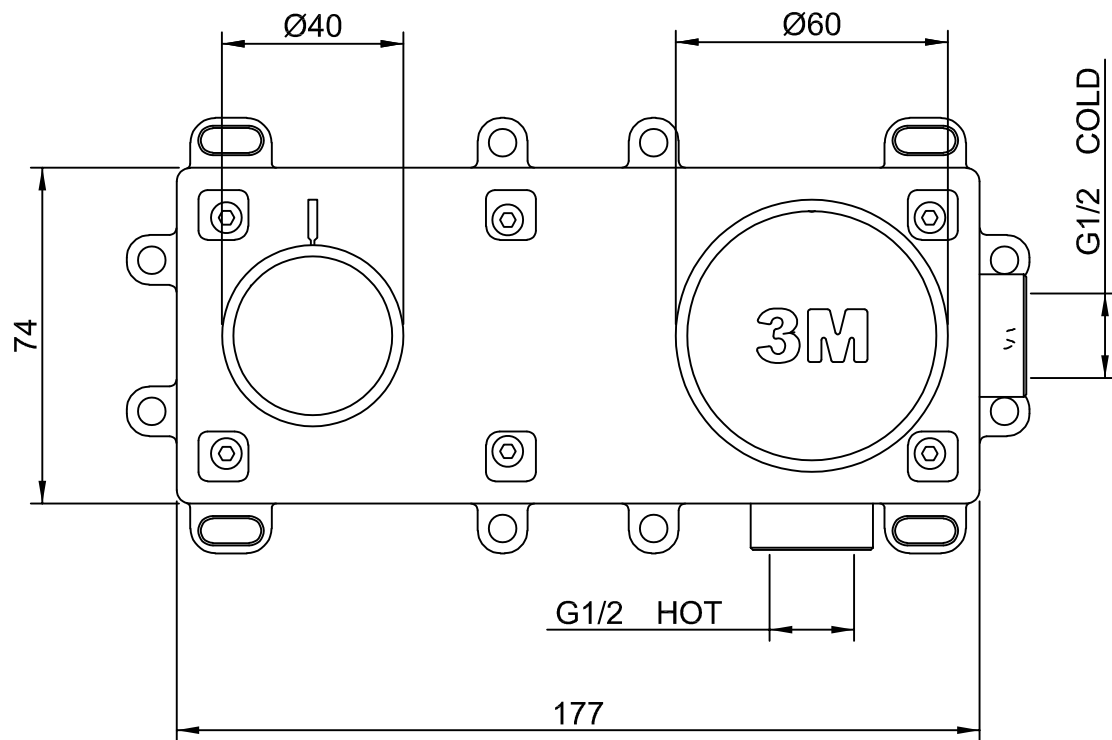

CODE ART. RWAU6BD401_I01

WM-025445

Pittella® ^{RUBINETTERIE} treemme

CODE ART. RWAU51A5ZZ01_I01

WM-025445

Pittella® ^{RUBINETTERIE} treemme