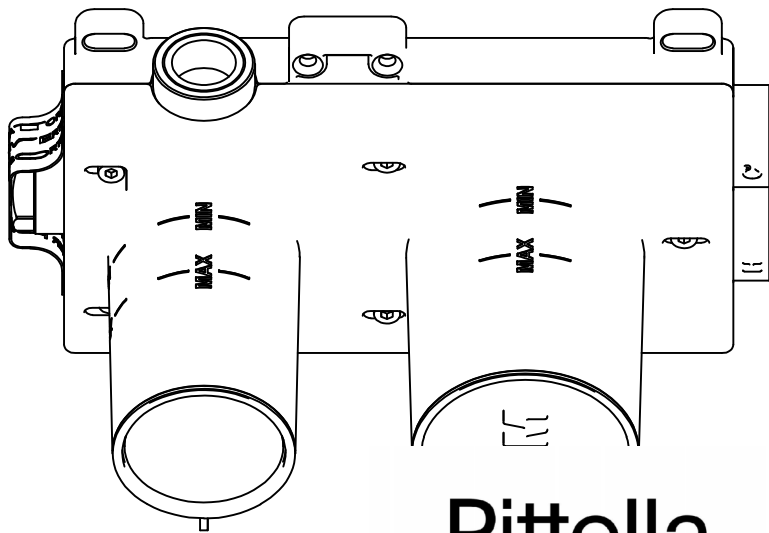

CODE ART. RWAU6BC301_I01

WM-025445

Pittella® ^{RUBINETTERIE} treemme

Da utilizzare solo per articoli con 3° via

Use only for taps with 3rd WAY

Horizontal installation

CODE ART. RWAU22A2ZZ01_I01

WM-025445