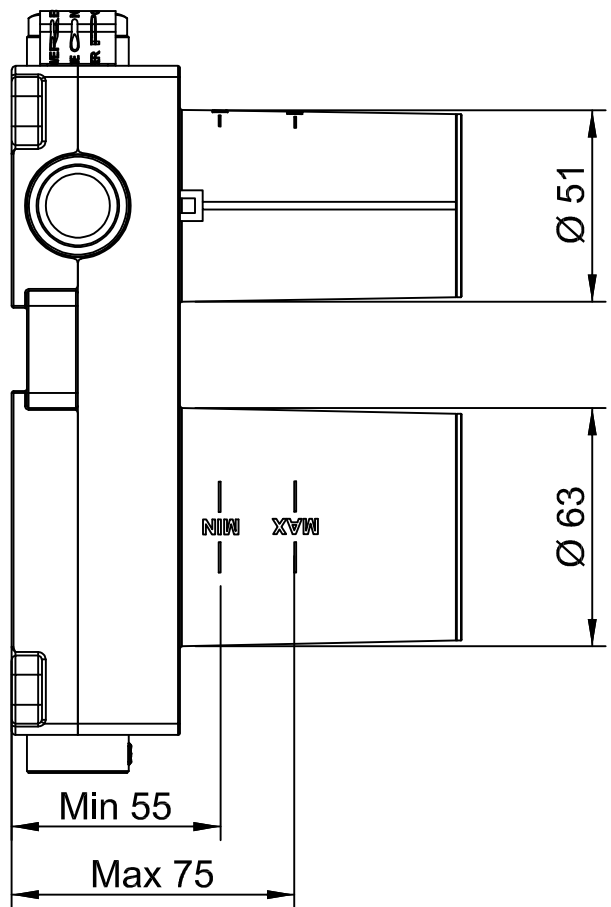

CODE ART. RWAU6BC301_I01

WM-025445

Pittella® ^{RUBINETTERIE} treemme

Da utilizzare solo per articoli con 3° via

Use only for taps with 3rd WAY

Horizontal installation

CODE ART. RWAU22A2ZZ01_I01

WM-025445