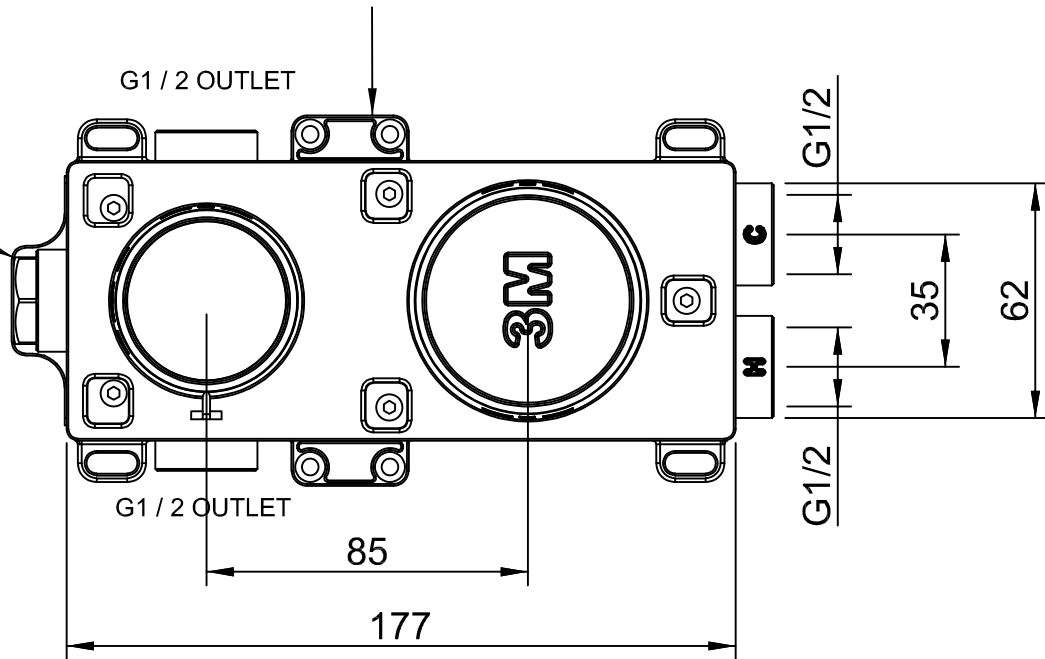

CODE ART. RWAU6BC301_I01

WM-025445

Pittella® ^{RUBINETTERIE} treemme

Da utilizzare solo per articoli con 3° via

Use only for taps with 3rd WAY

Horizontal installation

CODE ART. RWAU22A2ZZ01_I01

WM-025445