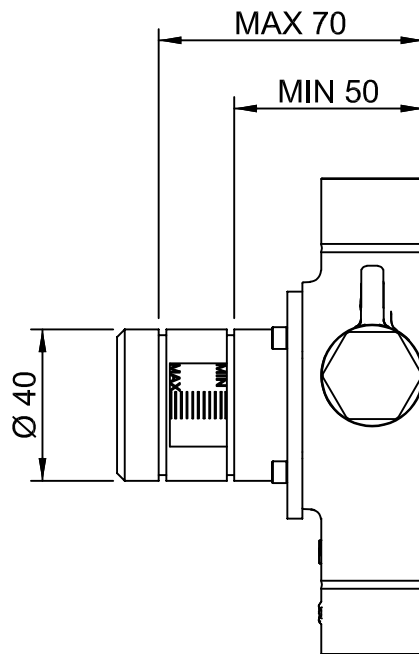

CODE ART. RWAU6AC803_I01

WM-025445

Pittella® RUBINETTERIE treemme

CODE ART. RWAU51A8ZZ03_I01

WM-025445

Pittella® ^{RUBINETTERIE} treemme