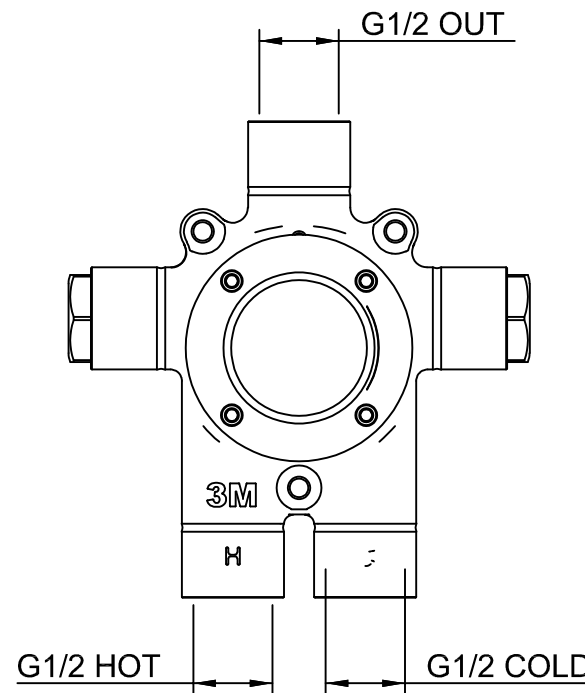

CODE ART. RWAU6AC803_I01

WM-025445

Pittella® RUBINETTERIE treemme

CODE ART. RWAU51A8ZZ03_I01

WM-025445

Pittella® ^{RUBINETTERIE} treemme