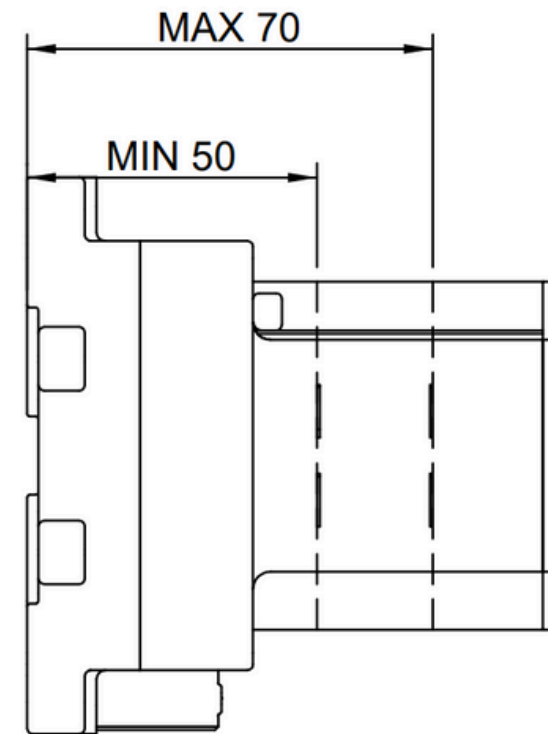

COPYRIGHT (C) PITTELLA PTY LTD ALL RIGHTS RESERVED

CODE ART. RWAU6AC503

WM-025445

5 L/MIN, 5 STAR

**Pittella**® **treemme** RUBINETTERIE

COPYRIGHT (C) PITTELLA PTY LTD ALL RIGHTS RESERVED

CODE ART. RWAU51A5ZZ01-NF