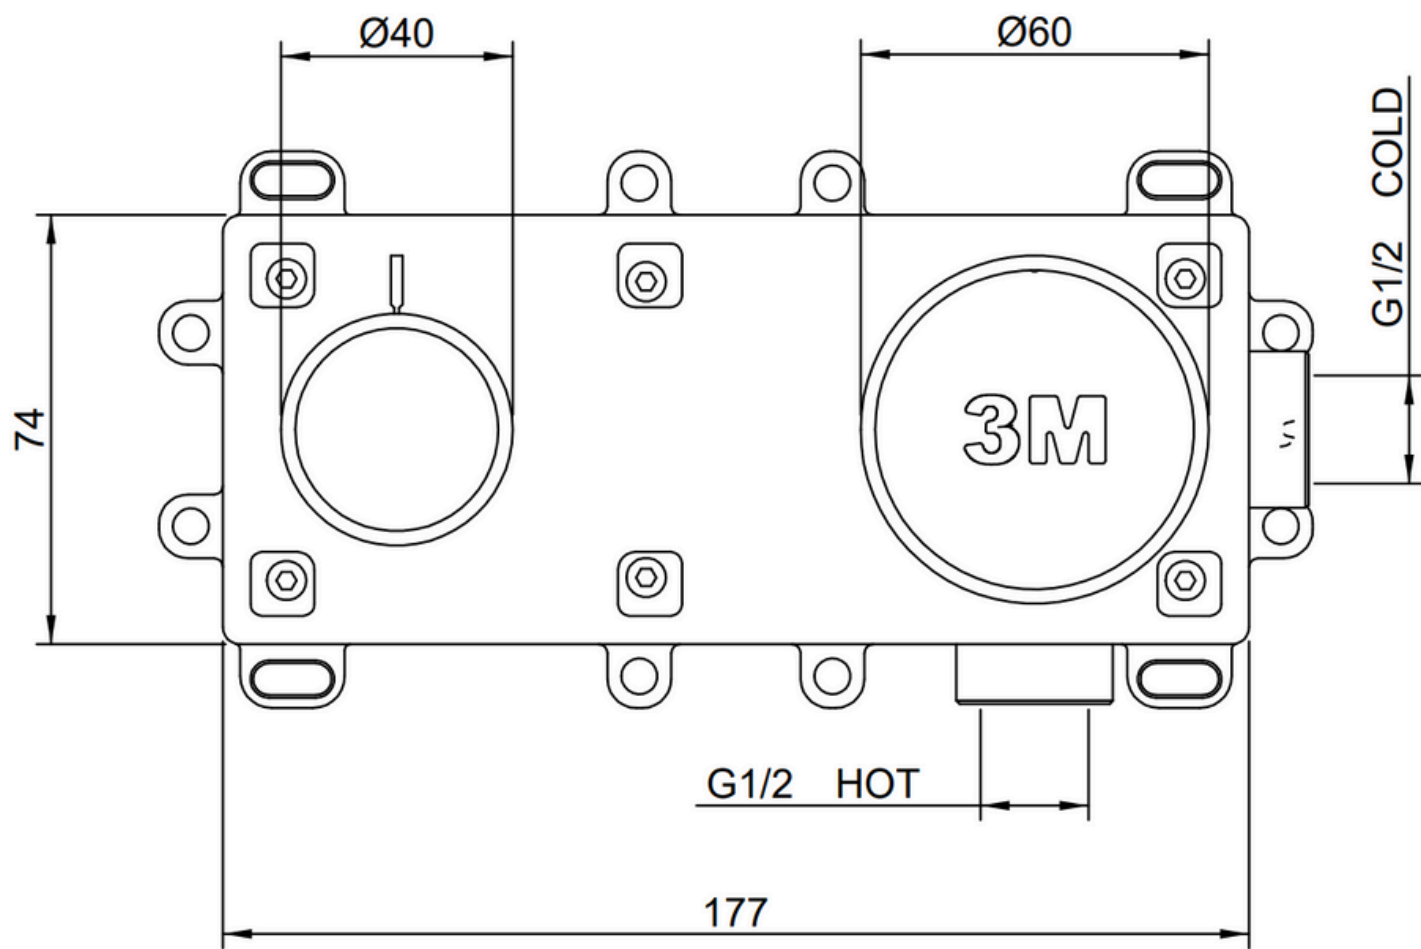

COPYRIGHT (C) PITTELLA PTY LTD ALL RIGHTS RESERVED

CODE ART. RWAU6AC503

WM-025445

5 L/MIN, 5 STAR

**Pittella**® **treemme** RUBINETTERIE

COPYRIGHT (C) PITTELLA PTY LTD ALL RIGHTS RESERVED

CODE ART. RWAU51A5ZZ01-NF