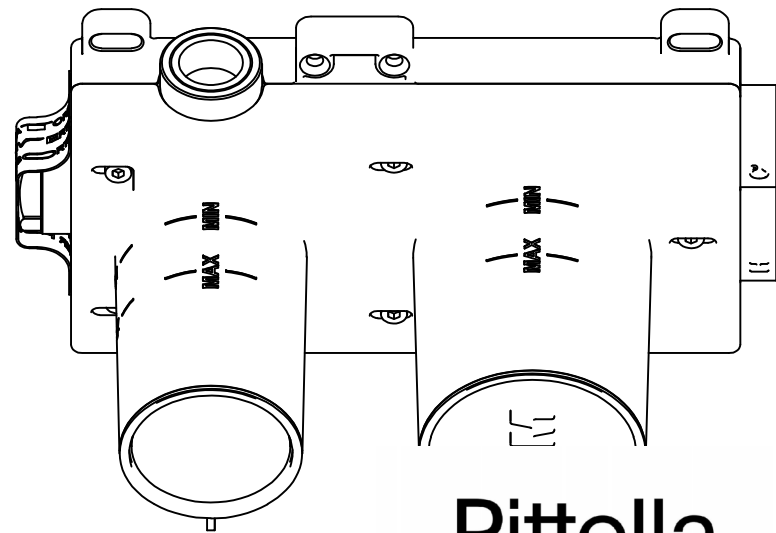

CODE ART. RWAU6AC301_I01

WM-025445

Pittella® ^{RUBINETTERIE} treemme

Da utilizzare solo per articoli con 3° via

Use only for taps with 3rd WAY

Horizontal installation

CODE ART. RWAU22A2ZZ01_I01 

WM-025445