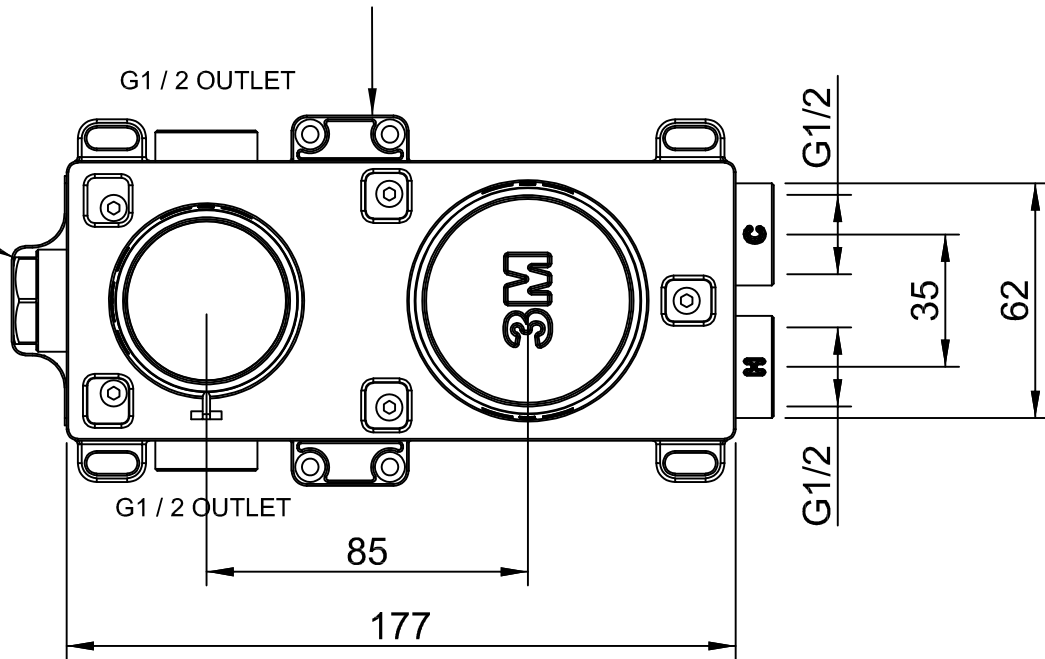

CODE ART. RWAU6AC301_I01

WM-025445

Pittella® ^{RUBINETTERIE} treemme

Da utilizzare solo per articoli con 3° via

Use only for taps with 3rd WAY

Horizontal installation

CODE ART. RWAU22A2ZZ01_I01 

WM-025445