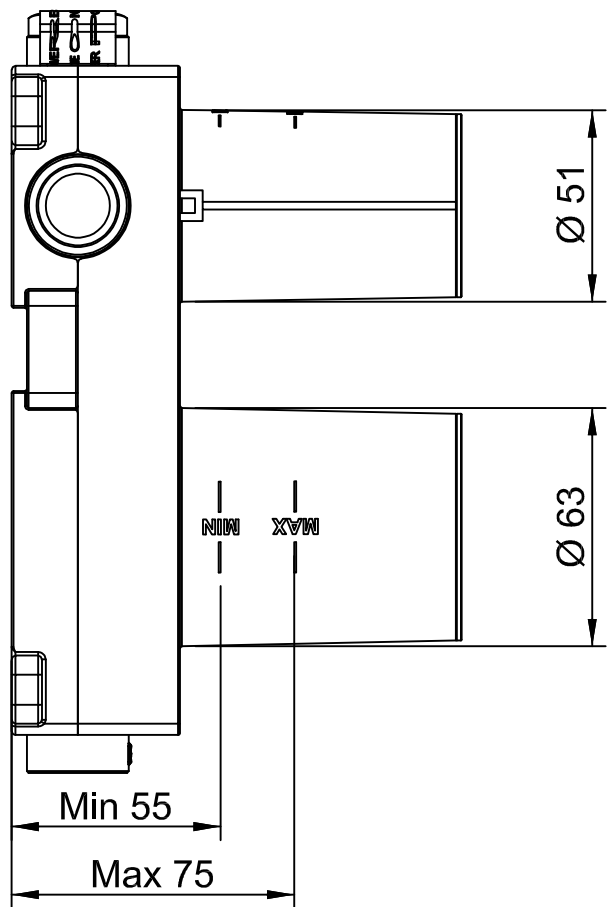

CODE ART. RWAU6AC301_I01

WM-025445

Pittella® ^{RUBINETTERIE} treemme

Da utilizzare solo per articoli con 3° via

Use only for taps with 3rd WAY

Horizontal installation

CODE ART. RWAU22A2ZZ01_I01 

WM-025445