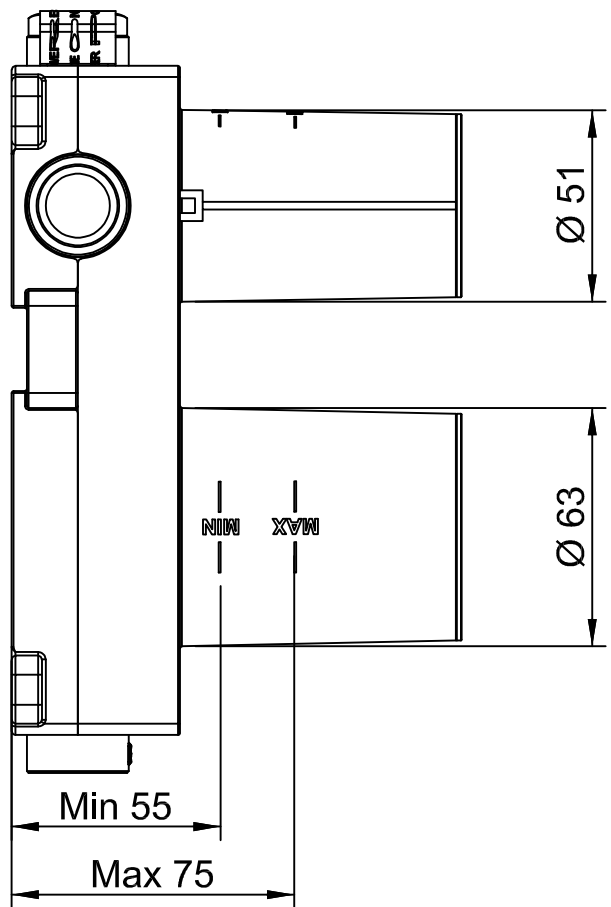

CODE ART. RWAU6AA201\_I01

WM-025445

Pittella® <sup>RUBINETTERIE</sup> treemme

Da utilizzare solo per articoli con 3° via

Use only for taps with 3rd WAY

### Horizontal installation

CODE ART. RWAU22A2ZZ01\_I01

WM-025445

Pittella® RUBINETTERIE treemme