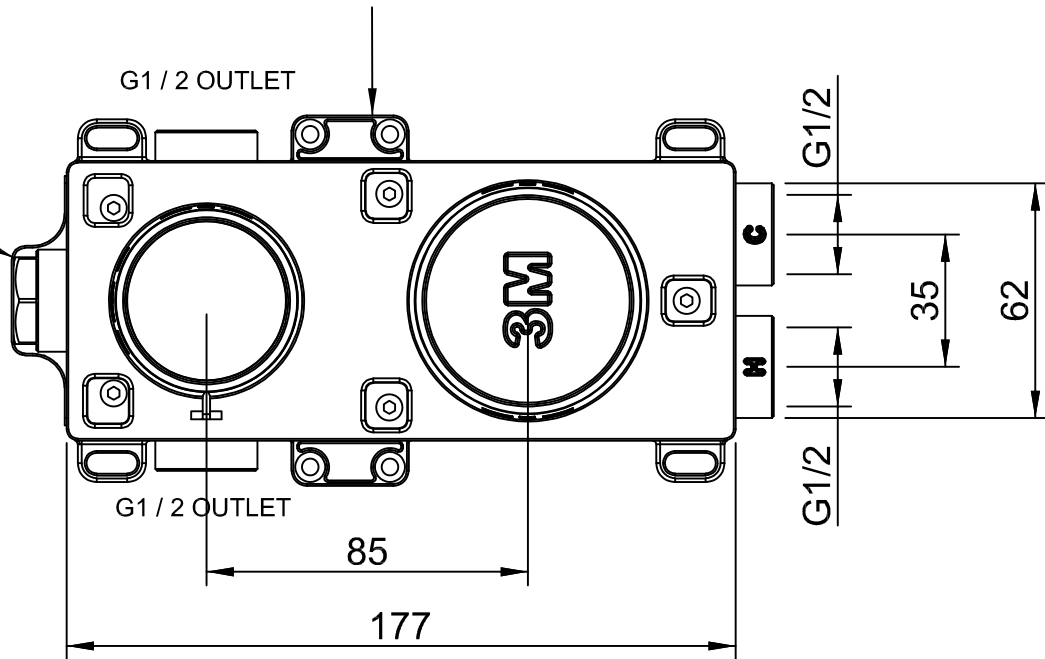

CODE ART. RWAU6AA201\_I01

WM-025445

Pittella® <sup>RUBINETTERIE</sup> treemme

Da utilizzare solo per articoli con 3° via

Use only for taps with 3rd WAY

### Horizontal installation

CODE ART. RWAU22A2ZZ01\_I01

WM-025445

Pittella® RUBINETTERIE treemme