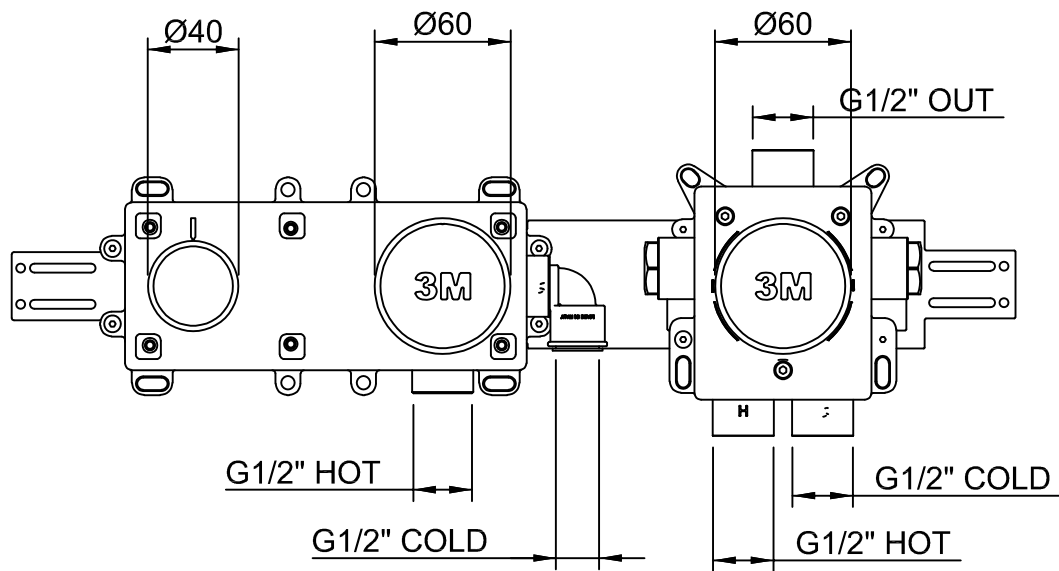

CODE ART. RWAU2AD901_I01

WM-025445

Pittella® ^{RUBINETTERIE} treemme

CODE ART. RWAU51D9ZZ01_I01

WM-025445

Pittella® RUBINETTERIE treemme