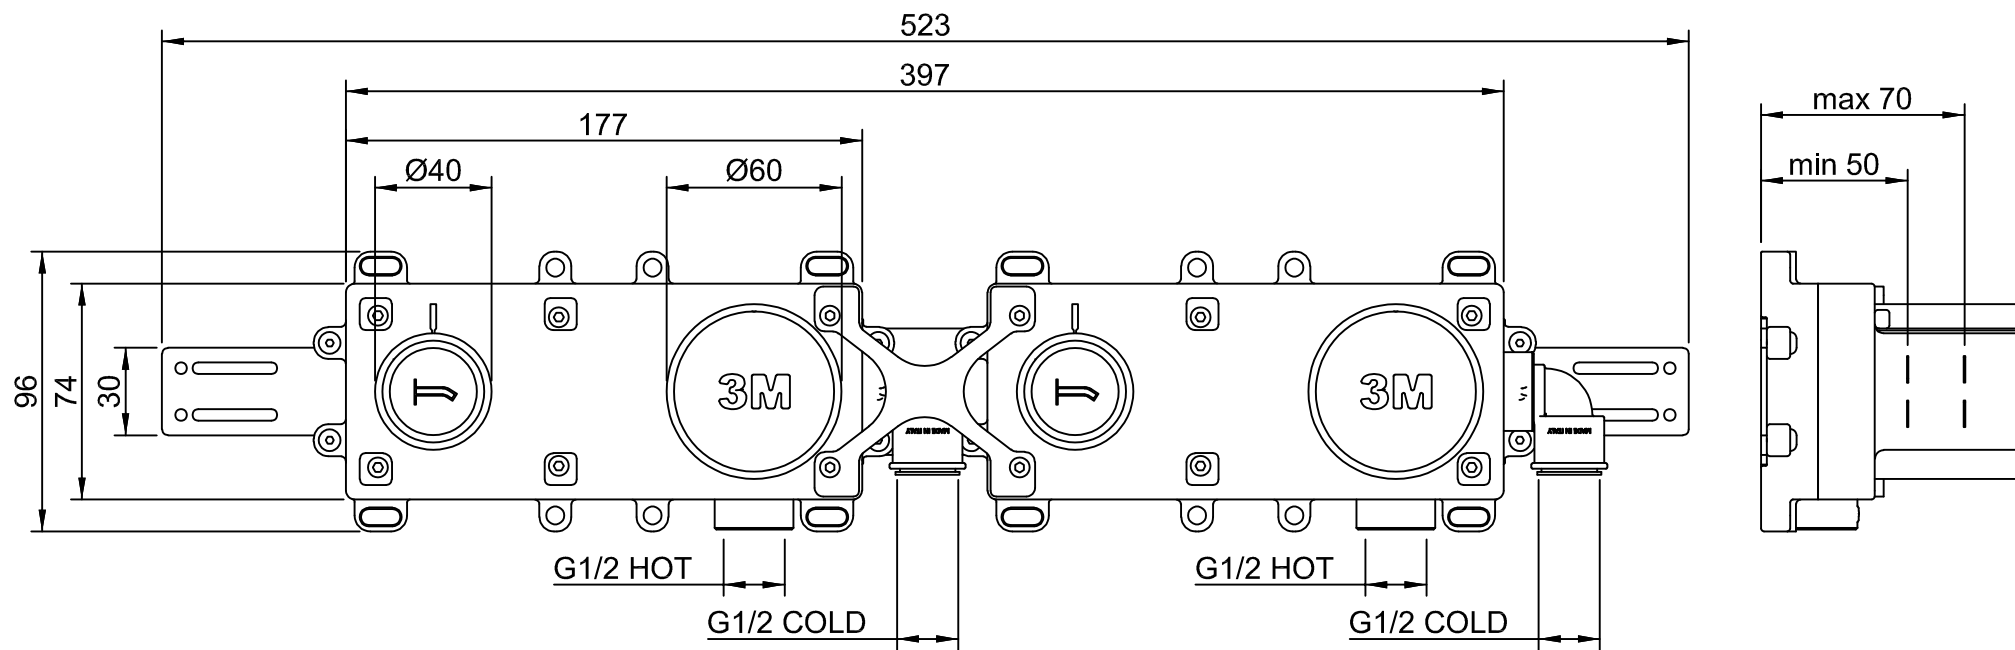

CODE ART. RWAU2AD701\_I01

WM-025445

Pittella® RUBINETTERIE treemme

CODE ART. RWAU51D7ZZ12\_I01

WM-025445

RUBINETTERIE  
**Pittella® treemme**