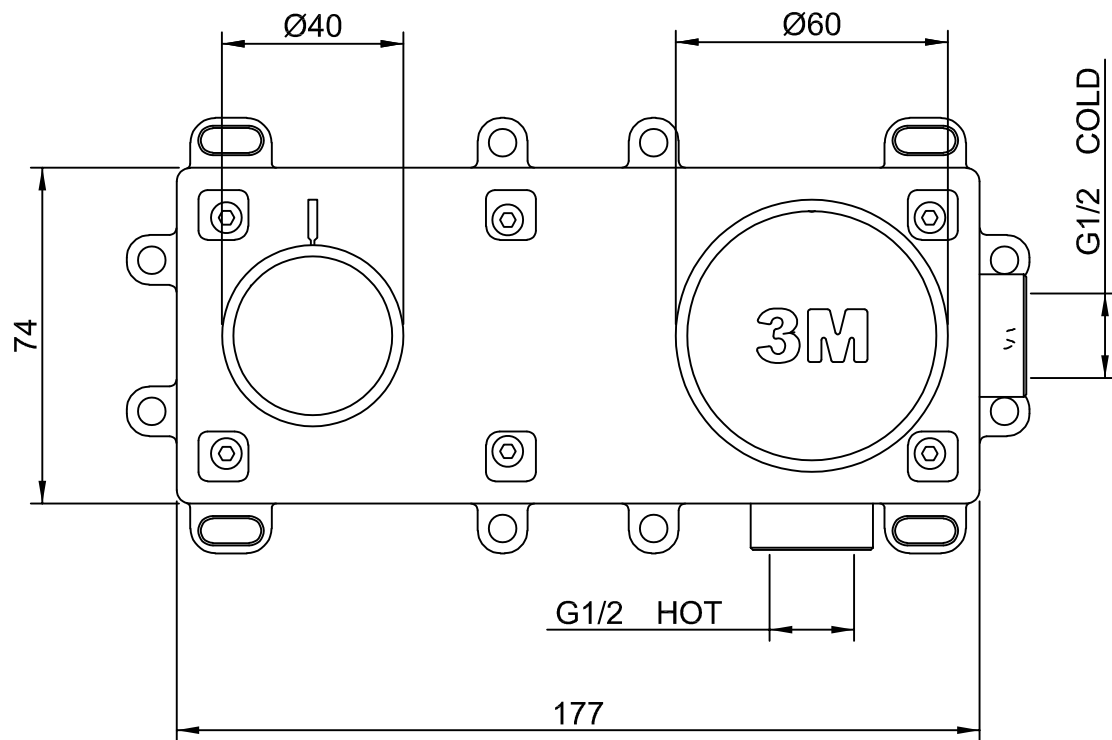

COPYRIGHT (C) PITTELLA PTY LTD ALL RIGHTS RESERVED

CODE ART. RWAU2AC504_I01

WM-025445

Pittella® ^{RUBINETTERIE} treemme

CODE ART. RWAU51A5ZZ01_I01

WM-025445

Pittella® RUBINETTERIE treemme