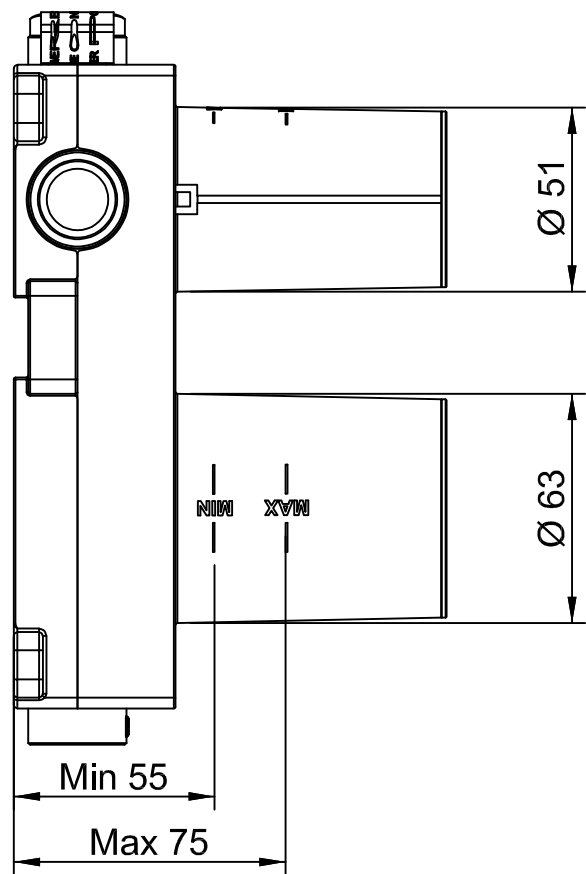

CODE ART. RWAU2AC302\_I01

WM-025445

Pittella® <sup>RUBINETTERIE</sup> tremme

Da utilizzare solo per articoli con 3° via

Use only for taps with 3rd WAY

### Horizontal installation

CODE ART. RWAU22A2ZZ01\_I01

WM-025445

Pittella® RUBINETTERIE treemme