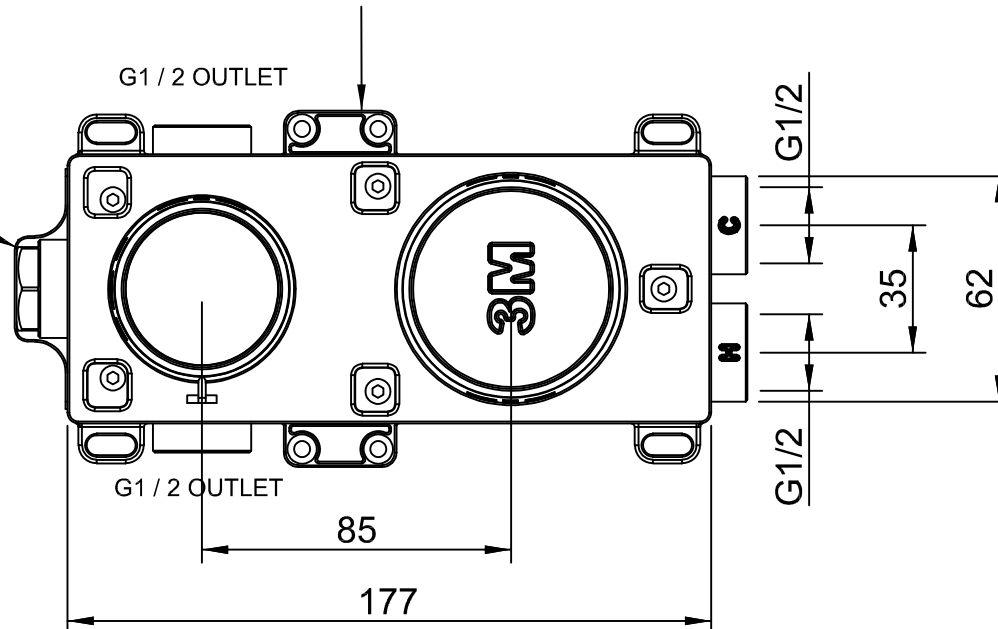

CODE ART. RWAU2AC302\_I01

WM-025445

Pittella® <sup>RUBINETTERIE</sup> tremme

Da utilizzare solo per articoli con 3° via

Use only for taps with 3rd WAY

### Horizontal installation

CODE ART. RWAU22A2ZZ01\_I01

WM-025445

Pittella® RUBINETTERIE treemme