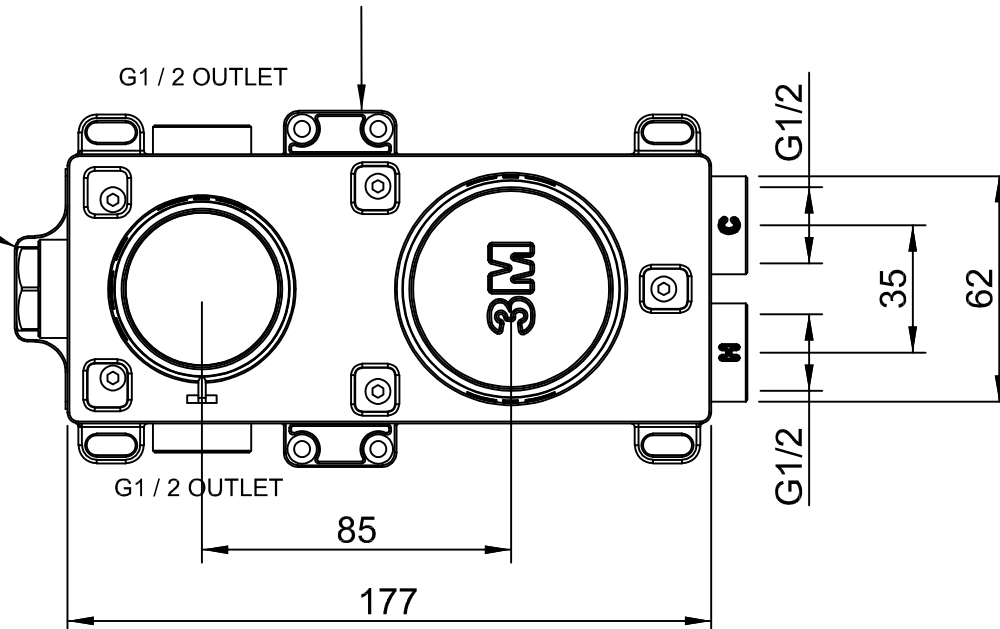

CODE ART. RWAU2AC202\_I01

WM-025445

Pittella® <sup>RUBINETTERIE</sup> treemme

Da utilizzare solo per articoli con 3° via

Use only for taps with 3rd WAY

### Horizontal installation

CODE ART. RWAU22A2ZZ01\_I01

WM-025445

Pittella® RUBINETTERIE treemme