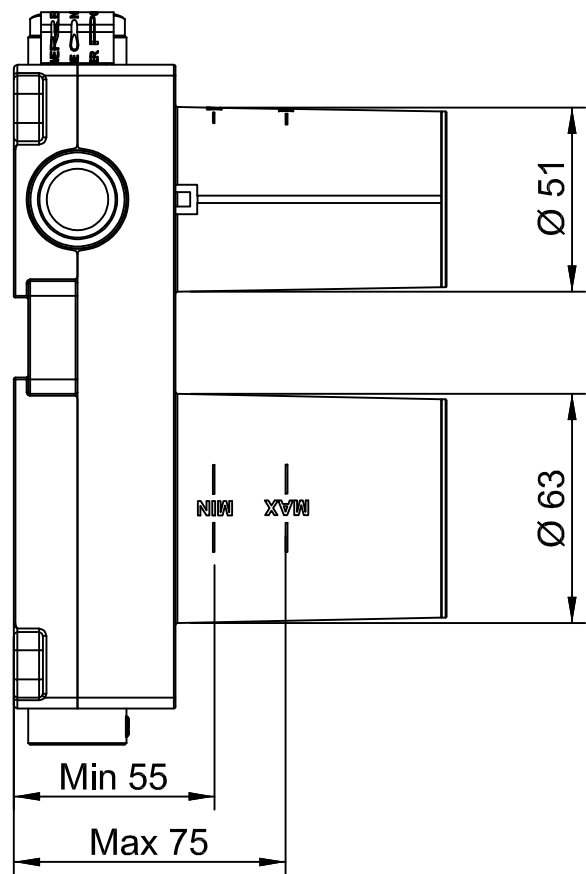

CODE ART. RWAU2AC202\_I01

WM-025445

Pittella® <sup>RUBINETTERIE</sup> treemme

Da utilizzare solo per articoli con 3° via

Use only for taps with 3rd WAY

### Horizontal installation

CODE ART. RWAU22A2ZZ01\_I01

WM-025445

Pittella® RUBINETTERIE treemme