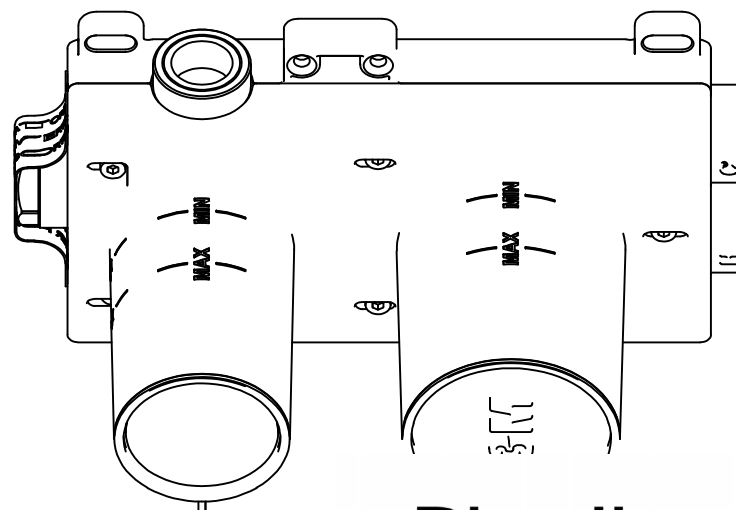

CODE ART. RWAU2AA302_I01

WM-025445

Pittella® ^{RUBINETTERIE} tremme

Da utilizzare solo per articoli con 3° via

Use only for taps with 3rd WAY

Horizontal installation

CODE ART. RWAU22A2ZZ01_I01

WM-025445