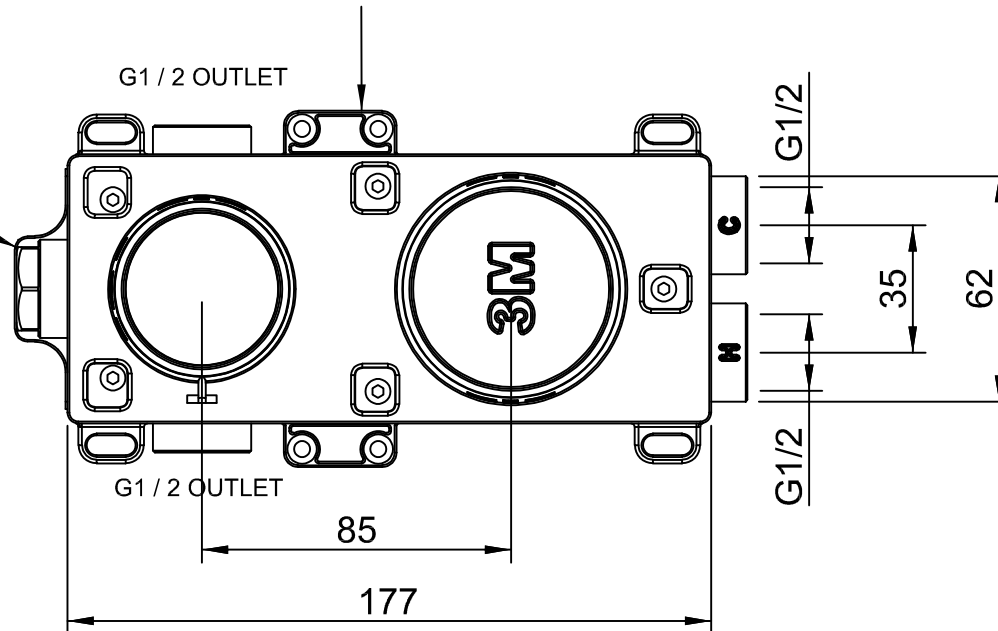

CODE ART. RWAU2AA302_I01

WM-025445

Pittella® ^{RUBINETTERIE} tremme

Da utilizzare solo per articoli con 3° via

Use only for taps with 3rd WAY

Horizontal installation

CODE ART. RWAU22A2ZZ01_I01

WM-025445