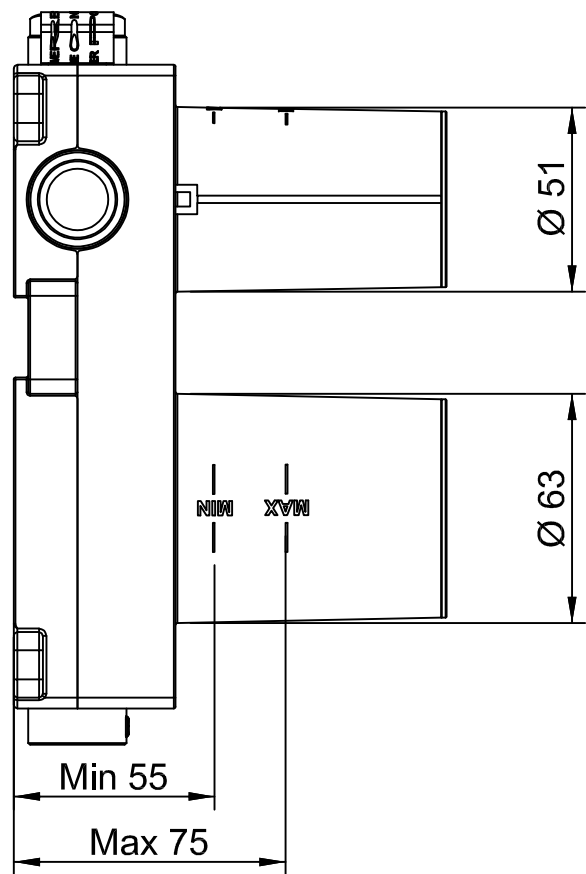

CODE ART. RWAU2AA302_I01

WM-025445

Pittella® ^{RUBINETTERIE} tremme

Da utilizzare solo per articoli con 3° via

Use only for taps with 3rd WAY

Horizontal installation

CODE ART. RWAU22A2ZZ01_I01

WM-025445