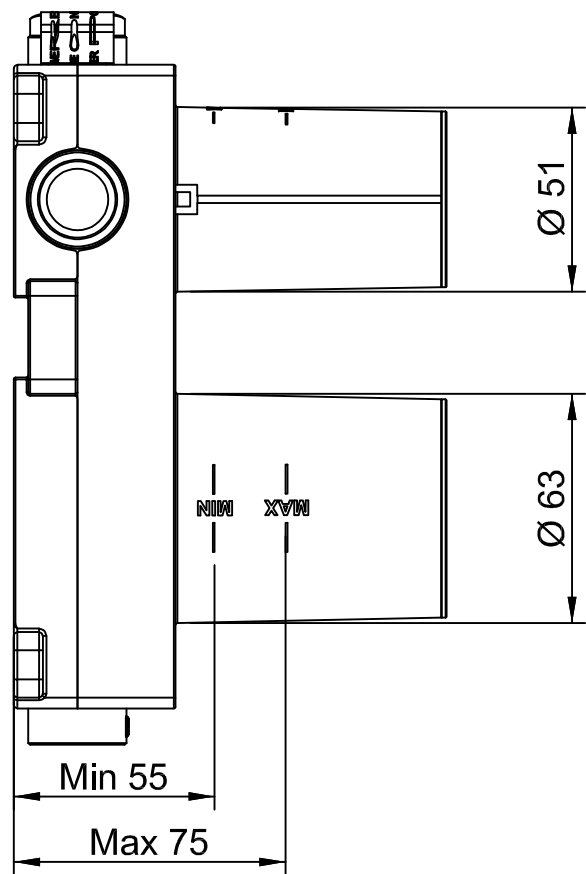

CODE ART. RWAU2AA202\_I01

WM-025445

Pittella® <sup>RUBINETTERIE</sup> tremme

Da utilizzare solo per articoli con 3° via

Use only for taps with 3rd WAY

### Horizontal installation

CODE ART. RWAU22A2ZZ01\_I01

WM-025445

Pittella® RUBINETTERIE treemme