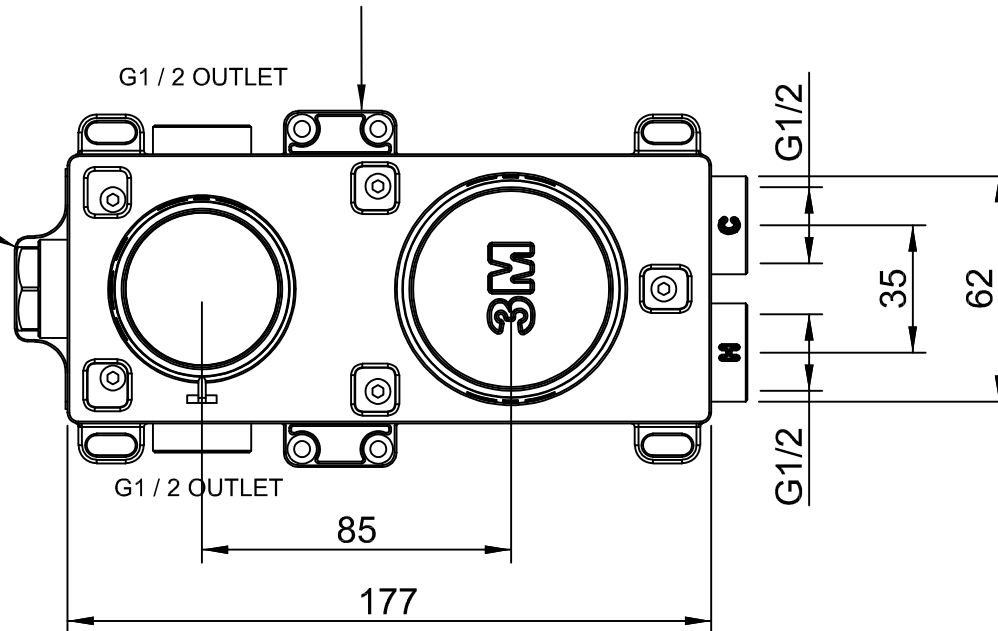

CODE ART. RWAU2AA202\_I01

WM-025445

Pittella® <sup>RUBINETTERIE</sup> tremme

Da utilizzare solo per articoli con 3° via

Use only for taps with 3rd WAY

### Horizontal installation

CODE ART. RWAU22A2ZZ01\_I01

WM-025445

Pittella® RUBINETTERIE treemme